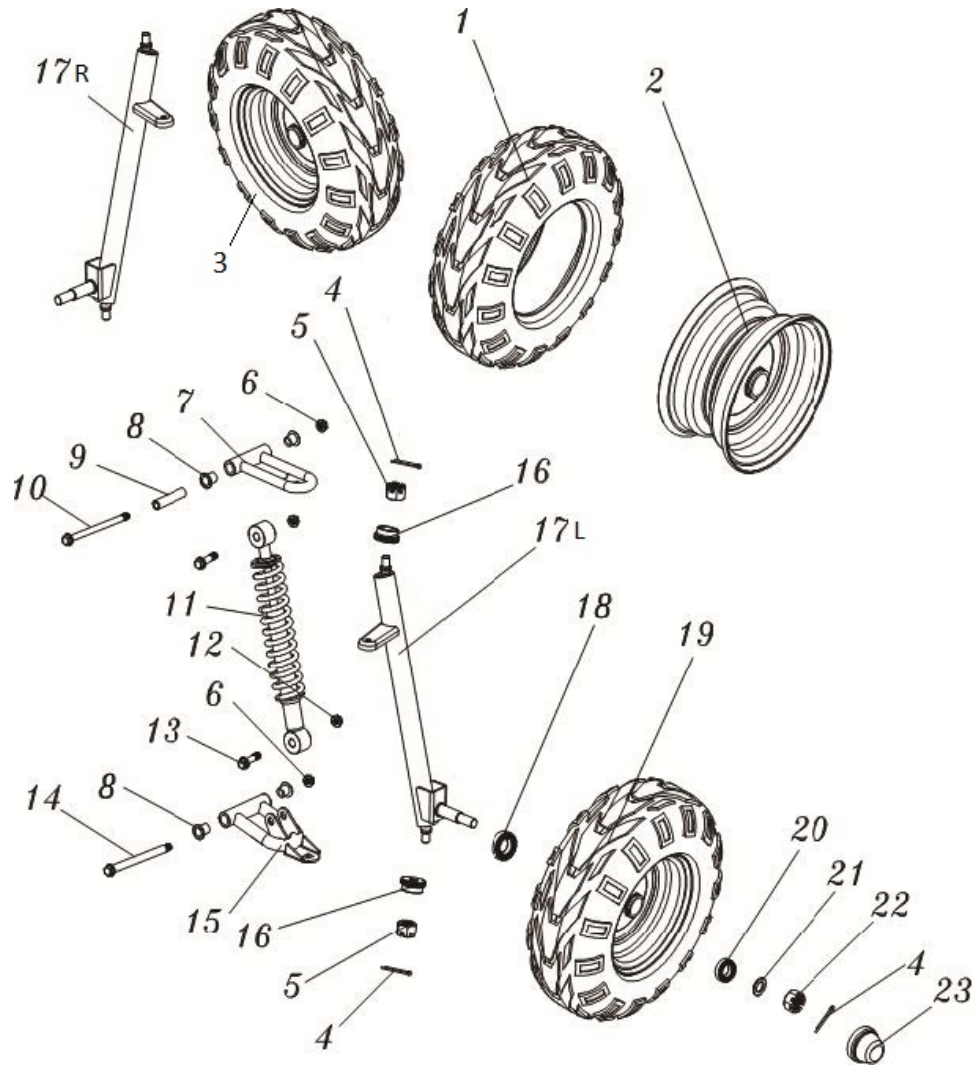

FRONT SUSPENSION

REF #	PART NUMBER	DESCRIPTION	COUNT
1	6.000.311	TIRE 16X6-8	2
2	6.000.310-BK	8" FRONT RIM (BLACK)	2
3	6.000.321	RIGHT FRONT TIRE/WHEEL ASSEMBLY	1
4	9.500.200	COTTER PIN	6
5	9.800.010	CASTLE NUT M10	4
6	9.220.008	LOCKING FLANGE NUT, M8	4
7	4.000.047	UPPER SUSPENSION ARM	2
8	7.010.003	UPPER SUSPENSION ARM BUSHING	8
9	8.010.104	UPPER SUSPENSION ARM COLLAR	2
10	9.108.095	FLANGE BOLT M8X1.25X95	2
11	6.100.325	FRONT SHOCK	2
12	9.220.010	LOCKING FLANGE NUT, M10	4
13	9.110.040	FLANGE BOLT M10X40	4
14	9.708.145	FLANGE BOLT M8X1.25X145	2
15	4.000.041	LOWER SUSPENSION ARM ASSY	2
16	7.020.079	BALL HEAD DUST SEAL	2
17L	2.000.057-80	SPINDLE (L)	1
17R	2.000.055-80	SPINDLE (R)	1
18	9.030.010	BEARING 6202	2
19	6.000.309	LEFT FRONT TIRE/WHEEL ASSEMBLY	1
20	9.030.009	BEARING 6201	2
21	9.300.012	WASHER	2
22	9.800.012	Castle Nut M12	2
23	7.020.039	HUB COVER FRONT	2