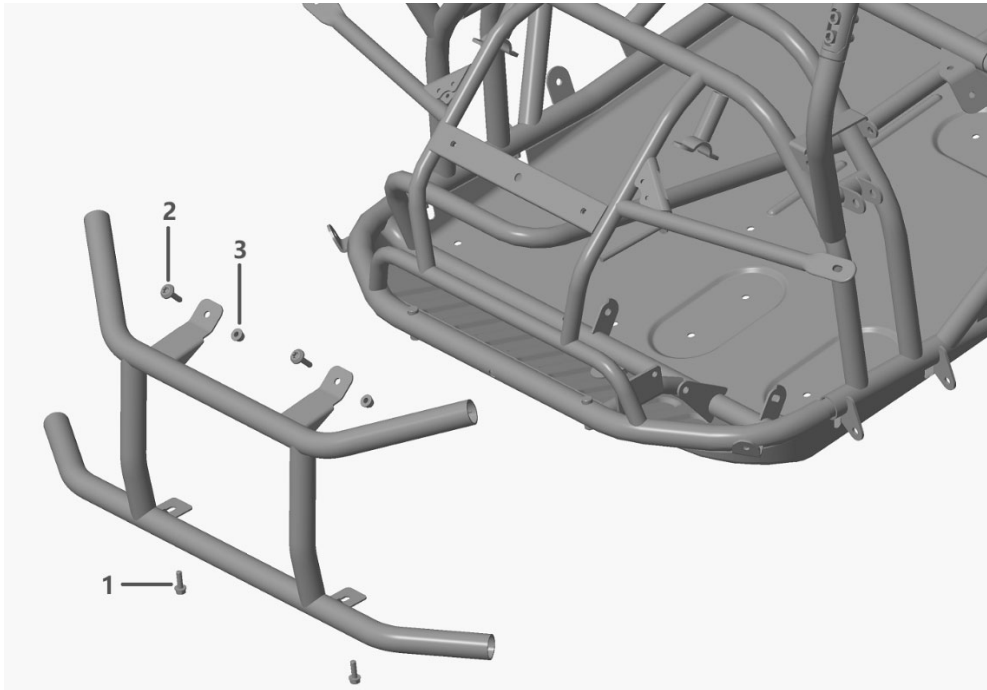

Mainframe, ROPS and Front Bumper

REF#	Part Number	Description	Count
1	H7510079	SCR-HXFL-M6x1.0x20	2
2	7519650	SCR-TXTH-M6X1.0X25 RIE	2
3	H7540001	NUT-M6 FLANGE	2
4	H7510119	SCR-3/8,16X1 HXSOC CS ZY3	8
5	7542451	NUT-3/8-16 NYLOK-Y	8
6	7.010.017	ROPS Cap, 25 (209038004)	6
7	7.010.049	ROPS Washer, 25 (201036009)	10
8	9.108.055	SCR-HXFL-M8x1.25x55 (H7510066)	6
9	9.108.050	SCR-HXFL-M8x1.25x50 (H7510069)	2