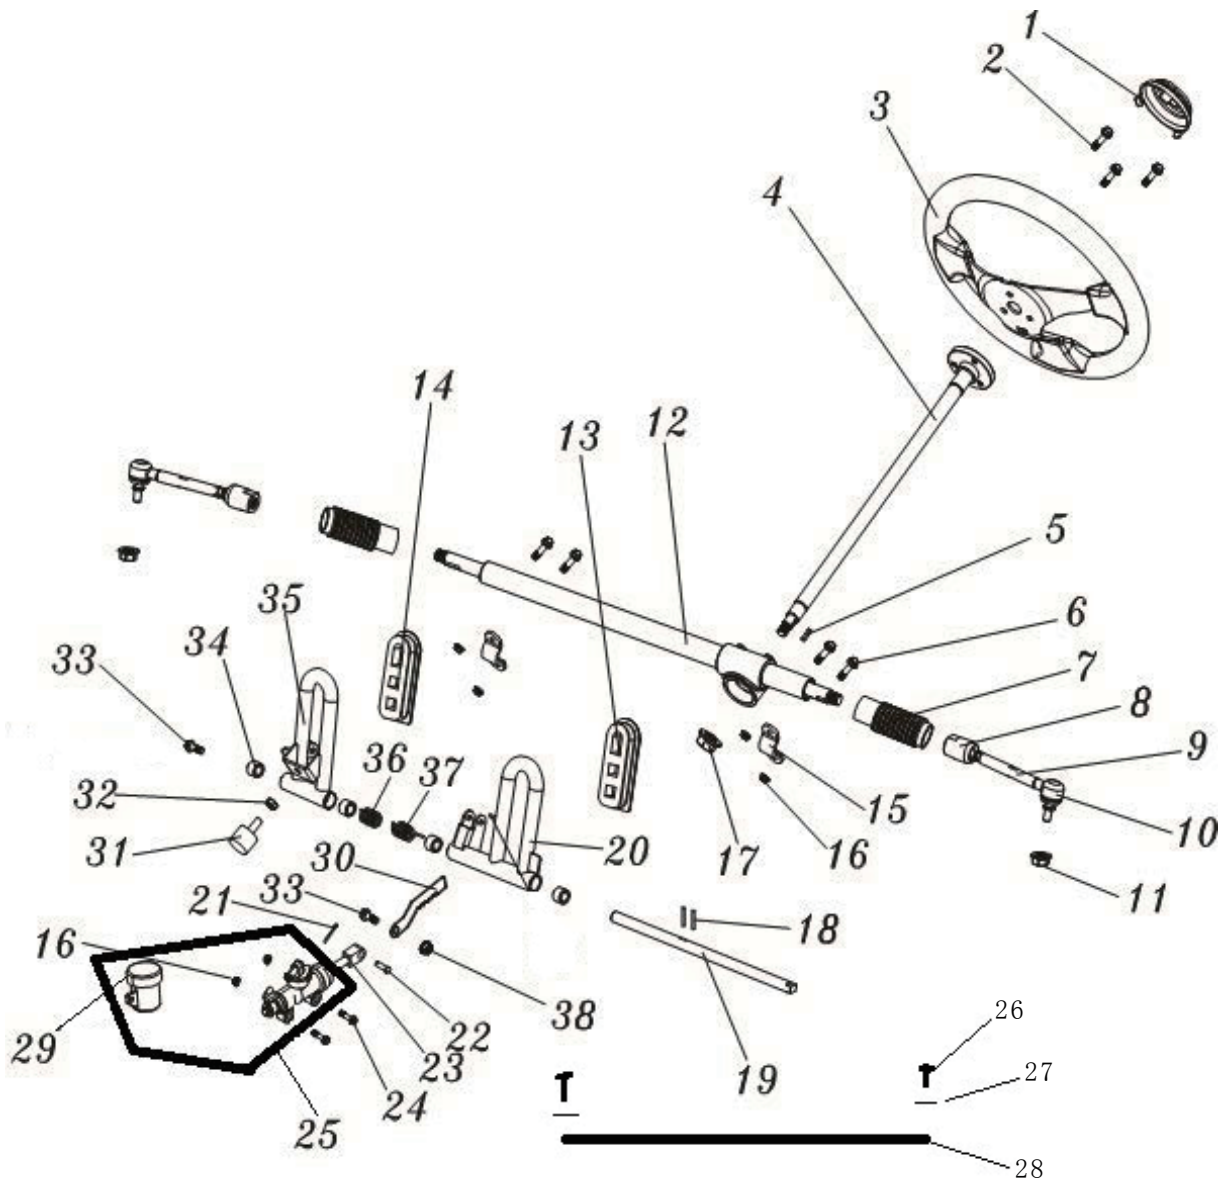

Mainframe, ROPS and Front Bumper

REF#	Part Number	Description	Count
1	N/A	Mainframe, MUDHEAD SE (H1020075)	
2	H1020076	Front Bumper	1
3	H1020077	ROPS Tube, LH, MUDHEAD SE	1
4	H1020078	ROPS Tube, RH, MUDHEAD SE	1
5	H1020079	Bolster Tube, LH, MUDHEAD SE	1
6	H1020080	Bolster Tube, RH, MUDHEAD SE	1
7	H5520001	ROPS Boot	2
8	H2680004	Bolster Boot	2
9	H1020081	Roof Tube, MUDHEAD SE	1
10	H2680012	Roof, MUDHEAD SE	1
11	201095002	Choke Cable	1
12	201095003	Throttle Cable	1

STEERING ASSEMBLY

REF#	PART NUMBER	DESCRIPTION	COUNT	REF#	PART NUMBER	DESCRIPTION	COUNT
1	7.010.056	STEERING WHEEL COVER	1	20	4.000.044-T	BRAKE PEDAL COMP.	1
2	9.106.016	FLANG BOLT M6*16	4	21	9.500.218	COTTER PIN	1
3	7.020.057	STEERING WHEEL	1	22	6.000.308	LOCKING ROLL PIN	1
4	2.000.056	STEERING SHAFT	1	23	6.000.306	SHAFT, BRAKE MASTER CYLINDER	1
5	8.010.203	KEY, 4X4X11.5	1	24	9.106.025	BOLT, M6X25	2
6	9.106.020	BOLT, M6X1.00X20	4	25	H1910008	BRAKE CYLINDER	1
7	7.020.059	STEERING BALL JOIN DUST COVER	2	26	9.700.004	BANJO BOLT 10	2
8	6.000.180	STEERING BALL JOIN	2	27	13-1422-00	COPPER CRUSH WASHER 10	4
9	8.010.135	TIE ROD	2	28	6.000.091	BRAKE HOSE	1
10	6.000.181	ROD END	2	29	6.000.305-C	MASTER CYLINDER RESERVOIR CAP	1
11	9.220.008	LOCKING NUT M8	2	30	14652	PARKING BRAKE PEDAL	1
12	4.100.024	STEERING GEAR	1	31	20-0635-00	GAS PEDAL LIMIT BOLT	1
13	7.020.043	BRAKE PEDAL	1	32	9.200.008	M8 NUT	1
14	7.020.044	THROTTLE PEDAL	1	33	9.908.014	ALLEN BOLT M8*14	1
15	8.020.130	STEERING GEAR BRACKET	2	34	7.010.003	PEDAL BUSHING	4
16	9.220.006	LOCKING NUT M 6	4	35	9.500.218-T	THROTTLE PEDAL ASSEMBLY	1
17	9.220.012	LOCKING FLANGE NUT M12	1	36	8.040.010	THROTTLE PEDAL RETURN SPRING	1
18	9.500.008	ROLL PIN	3	37	8.040.011	BRAKE PEDAL RETURN SPRING	1
19	8.010.123-R	PEDAL BOLT	1	38	9.220.008	NUT, M8X1.25 LOCKING FLANGE	1