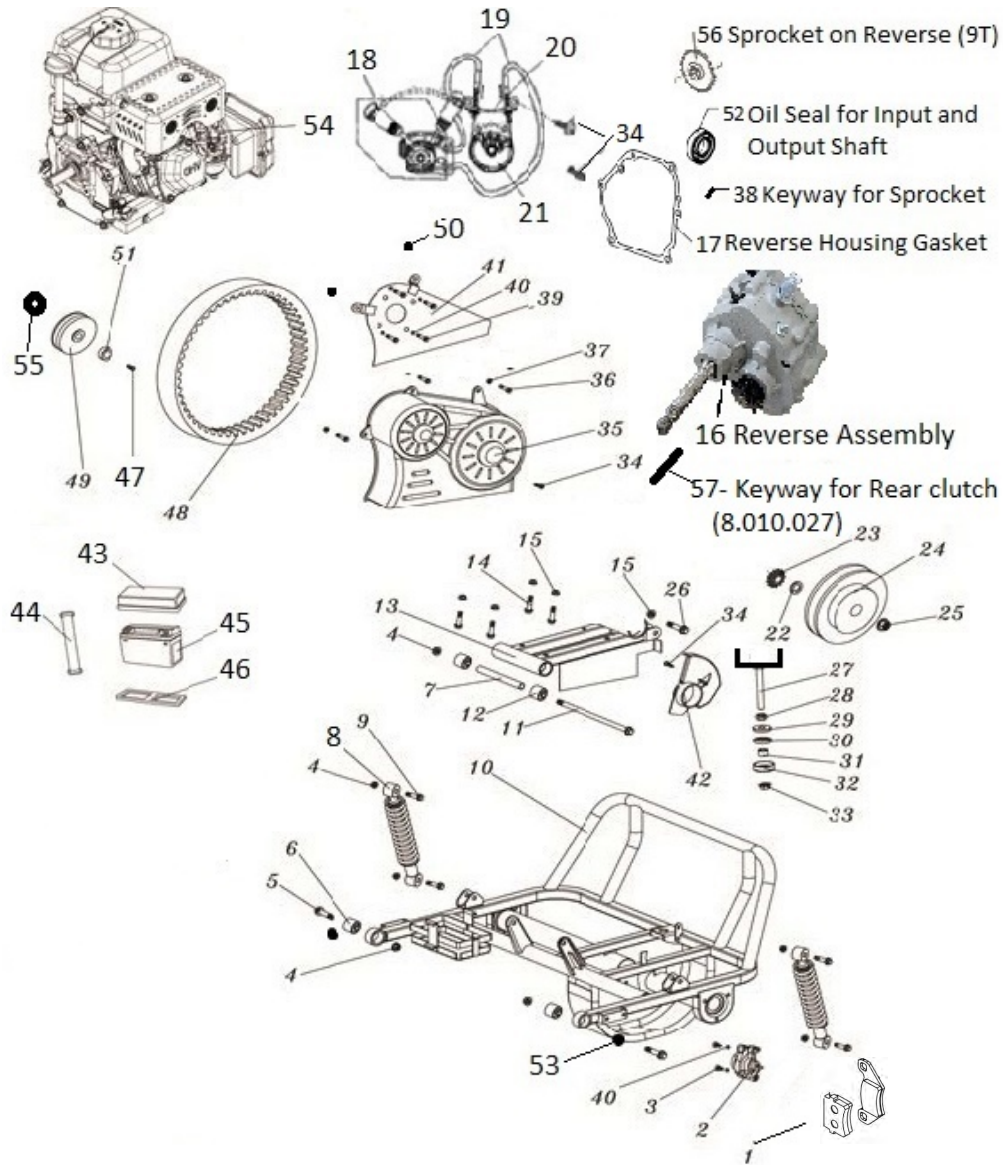

ENGINE / SWING ARM / CLUTCH

REF #	PART NUMBER	DESCRIPTION	COUNT	REF #	PART NUMBER	DESCRIPTION	COUNT
1	7.020.016	REAR BRAKE PAD	1	28	9.200.012	NUT, M12	1
2	6.000.028	REAR BRAKE CALIPER	1	29	8.010.042	WASHER, CHAIN ADJUSTER	1
3	9.908.014	ALLEN BOLT M8X1.25X14	2	30	7.020.001	BUSHING, CHAIN ADJUSTER	1
4	9.220.010	NUT, M10X1.25 LOCKING FLANGE	8	31	8.010.041	CAP WASHER, CHAIN ADJUSTER	1
5	9.110.050	BOLT, M10X1.25X50	2	32	8.020.045	BOTTOM CAP WASHER - CHAIN ADJUST	1
6	7.020.056	SWINGARM BUSHING	2	33	9.220.012	NUT, M12	1
7	14666	COLLAR	1	34	9.106.014	BOLT, M6X1.00X14	2
8	6.000.322	REAR SHOCK	2	35	8.110.021	DRIVE COVER PLASTIC	1
9	9.110.040	BOLT, M10X1.25X40	4	36	9.106.020	BOLT, M6X1.00X20 FHCS ZN	4
10	23-0626-00	REAR SWING ARM	1	37	9.220.006	NUT, M6	3
11	14662	BOLT, M10X1.25X174	1	38	003-050516-00	Keyway 5x5x16 (for sprocket on reverse)	1
12	7.020.056	BUSHING	2	39	9.108.016	BOLT, M8X16	4
13	23-0604-00	ENGINE MOUNTING PLATE	1	40	9.400.008	LOCK WASHER 8	6
14	9.108.050	BOLT, M8X1.25X50	4	41	20-0603-00	SAFETY PLATE	1
15	9.220.008	NUT, M8X1.25 LOCKING FLANGE	4	42	14707	GUARD, REAR CHAIN	1
16	23-1107-00	Reverse Assembly	1	43	7.010.028	BATTERY COVER	1
17	23-1108-00	Gasket, Reverse Assembly	1	44	7.020.023	BATTERY STRAP	1
18	H2010004	SHIFTER ASSEMBLY	1	45	6.000.055	BATTERY	1
19	H7080032	SHIFT CABLE	2	46	7.020.020	BATTERY CUSHION	1
20	14473	SHIFT CABLE BRACKET	1	47		5/16-24 x 1.75 Bolt	1
21	14750	SHIFT CONTROL DISC	1	48	9.110.018	DRIVE BELT 725	1
22	9.701.016-K	FLAT WASHER	1	49	9.500.010	Front Clutch	1
23	8.011.077-R	Reverse Drive Gear 9T	1	50	14892	Nut Clip	2
24	9.500.001	Rear Clutch	1	51	9.500.009-F	WASHER, M8	1
25	9.700.098	NUT, M16X1.25 LOCKING FLANGE	1	52	012-203575-00	Oil Dust Seal 20x35x7.5	2
26	9.108.090	BOLT, M8X90	3	53	003-10040-00	Safety belt Collar	2
27	8.147.008-R	CHAIN ADJUSTER, 208R	1	54	006-LCT208	LCT ENGINE 208CC ELECTRIC START	1
				55	AJKDC-02	Brass Clutch Bushing	1
				56	8.011.077-R	Reverse Gearbox Sprocket (9 tooth)	1