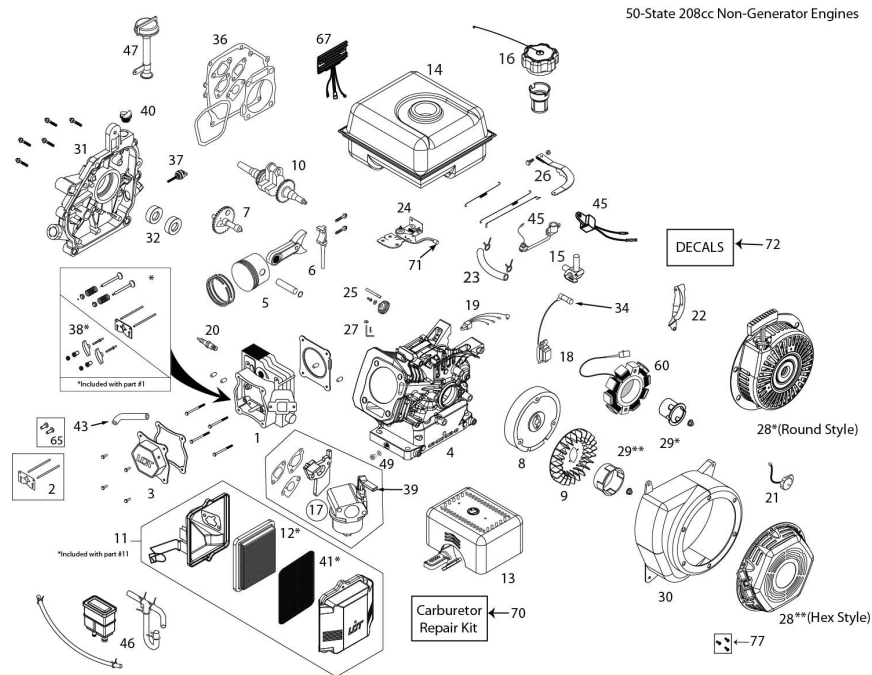

2023 Mudhead SE

10th letter in VIN: P

ILLUSTRATED PARTS BOOK

ILLUSTRATION FOR REFERENCE PURPOSES ONLY

PLMHK14650124EBCJKPQTUVX235E1M

Ref#	CPC #	Description
1	20810001	Cylinder Head Assembly
2	20810011	Push Rod Kit (208cc)(incl. valve cover gskt)
3	20845011	Valve Cover (208cc)
4	20813061	Cylinder (Gen II- No Low Oil Sensor)(208cc)
5	20814001	Piston Assembly
6	20815001	Connecting Rod Assembly
7	20816001	Camshaft System Assembly
8	20804151	Flywheel Electric Start (60-Watt) (208cc)
9	20840001	Cooling Fan- Flywheel
10	20818001	Crankshaft Assembly-Keyed
11	20820021	Air Filter Assembly Of Paper
12	20820121	Pleated Paper Air Filter (Ref #41 incl.)
13	20821001	Muffler Assembly
14	20822191	Fuel Tank (2.7L)(Black- W/Reg Mtg-Stant Cap)
15	20822211	1/4 Fuel Petcock (Non-Generator)
16	20822131	Fuel Tank Cap-Black Stant w/chain
17	20824051	Carburetor - incl spacer-choke-gaskets
18	20825701	Ignition Coil (Integrated CDI 208cc)(Summer W/Metal Shield)
20	20838101	Spark Plug
22	20824051	Carburetor (L03-1)(Remote Choke 208cc)
23	20860001	Fuel Hose Kit
24	20828201	Throttle Control (Remote w/Spring)
25	20829001	Governor Gear Assembly
26	20830001	Governor Link Assembly(Summer)
27	20831001	Governor Arm Shaft Assembly

Body Parts

REF#	Part Number	Description	Count
1	7661855	Plastic Rivet	25
2	7519650	SCR-TXTH-M6X1.0X25 RIE	8
3	7547274	NUT-M6 FLANGE, NYLOC	4
4	7081305	CLIP-U SPEED NUT	4

DECALS

REF#	Part Number	Description	Count
1	H7180098	DECAL-HOOD, MID, MUDHEAD SE	1
2	H7180099	DECAL-HOOD, LH, MUDHEAD SE	1
3	H7180100	DECAL-HOOD, RH, MUDHEAD SE	1
4	H7180101	DECAL-ROCKER, LOWER, LH, MUDHEAD SE	1
5	H7180102	DECAL-ROCKER, LOWER, RH, MUDHEAD SE	1
6	H7180103	DECAL-ROCKER, UPPER, LH, MUDHEAD SE	1
7	H7180104	DECAL-ROCKER, UPPER, RH, MUDHEAD SE	1
8	H7180105	DECAL-MUDHEAD SE	1
9	H7180106	DECAL-DASHBOARD, ORG, MUDHEAD SE	1
10	H7180107	DECAL-DASHBOARD, BLU, MUDHEAD SE	1