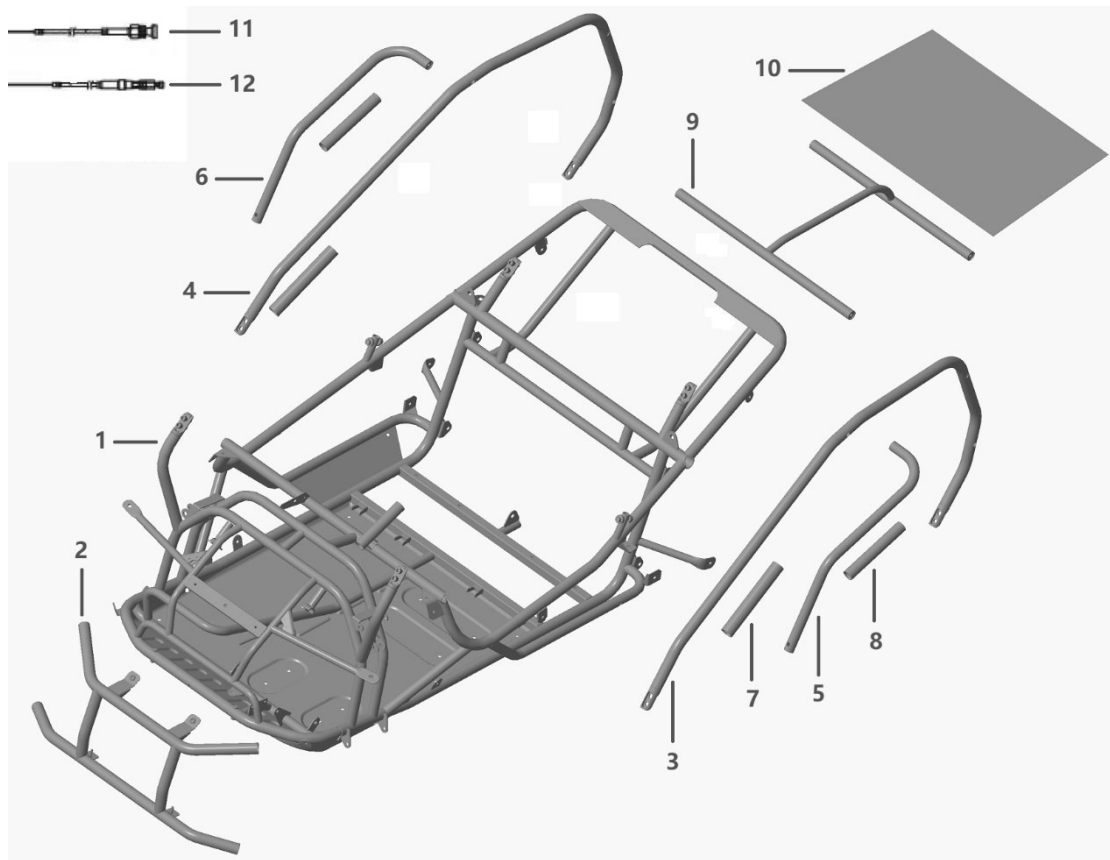

2023 Mudhead SE

10th letter in VIN: P

ILLUSTRATED PARTS BOOK

ILLUSTRATION FOR REFERENCE PURPOSES ONLY

PLMHK14650124EBCJKPQTUVX235E1M

Ref#	CPC #	Description
1	20810001	Cylinder Head Assembly
2	20810011	Push Rod Kit (208cc)(incl. valve cover gskt)
3	20845011	Valve Cover (208cc)
4	20813061	Cylinder (Gen II- No Low Oil Sensor)(208cc)
5	20814001	Piston Assembly
6	20815001	Connecting Rod Assembly
7	20816001	Camshaft System Assembly
8	20804151	Flywheel Electric Start (60-Watt) (208cc)
9	20840001	Cooling Fan- Flywheel
10	20818001	Crankshaft Assembly-Keyed
11	20820021	Air Filter Assembly Of Paper
12	20820121	Pleated Paper Air Filter (Ref #41 incl.)
13	20821001	Muffler Assembly
14	20822191	Fuel Tank (2.7L)(Black- W/Reg Mtg-Stant Cap)
15	20822211	1/4 Fuel Petcock (Non-Generator)
16	20822131	Fuel Tank Cap-Black Stant w/chain
17	20824051	Carburetor - incl spacer-choke-gaskets
18	20825701	Ignition Coil (Integrated CDI 208cc)(Summer W/Metal Shield)
20	20838101	Spark Plug
22	20824051	Carburetor (L03-1)(Remote Choke 208cc)
23	20860001	Fuel Hose Kit
24	20828201	Throttle Control (Remote w/Spring)
25	20829001	Governor Gear Assembly
26	20830001	Governor Link Assembly(Summer)
27	20831001	Governor Arm Shaft Assembly

Mainframe, ROPS and Front Bumper

REF#	Part Number	Description	Count
1	N/A	Mainframe, MUDHEAD SE (H1020075)	
2	H1020076	Front Bumper	1
3	H1020077	ROPS Tube, LH, MUDHEAD SE	1
4	H1020078	ROPS Tube, RH, MUDHEAD SE	1
5	H1020079	Bolster Tube, LH, MUDHEAD SE	1
6	H1020080	Bolster Tube, RH, MUDHEAD SE	1
7	H5520001	ROPS Boot	2
8	H2680004	Bolster Boot	2
9	H1020081	Roof Tube, MUDHEAD SE	1
10	H2680012	Roof, MUDHEAD SE	1
11	201095002	Choke Cable	1
12	201095003	Throttle Cable	1