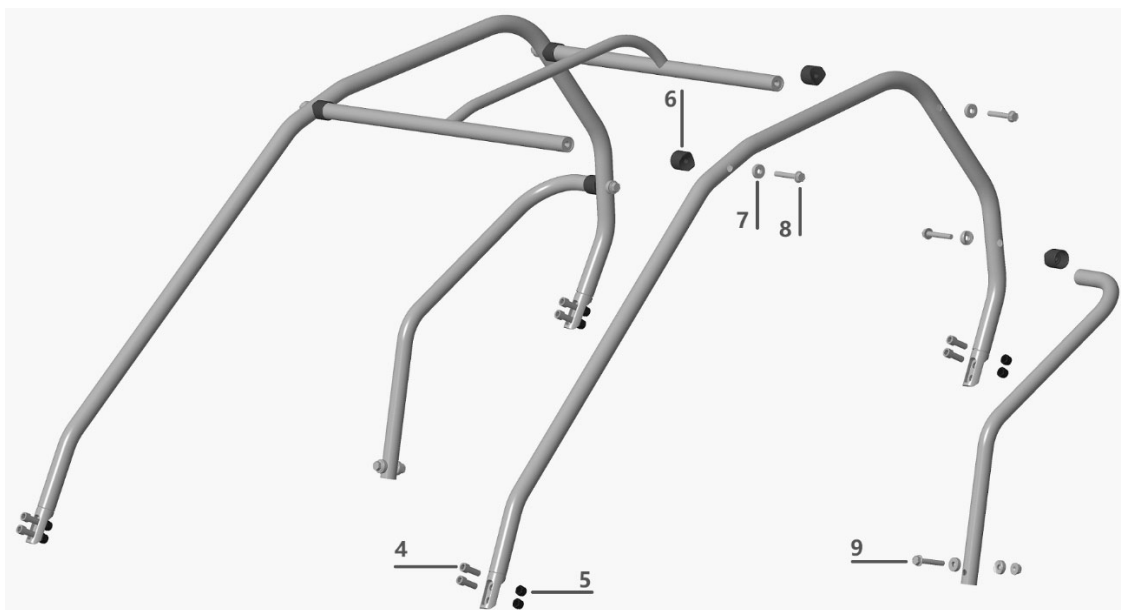

Mainframe, ROPS and Front Bumper

REF#	Part Number	Description	Count
1	H7510079	SCR-HXFL-M6x1.0x20	2
2	7519650	SCR-TXTH-M6X1.0X25 RIE	2
3	H7540001	NUT-M6 FLANGE	2
4	H7510119	SCR-3/8,16X1 HXSOC CS ZY3	8
5	7542451	NUT-3/8-16 NYLOK-Y	8
6	7.010.017	ROPS Cap, 25 (209038004)	6
7	7.010.049	ROPS Washer, 25 (201036009)	10
8	9.108.055	SCR-HXFL-M8x1.25x55 (H7510066)	6
9	9.108.050	SCR-HXFL-M8x1.25x50 (H7510069)	2