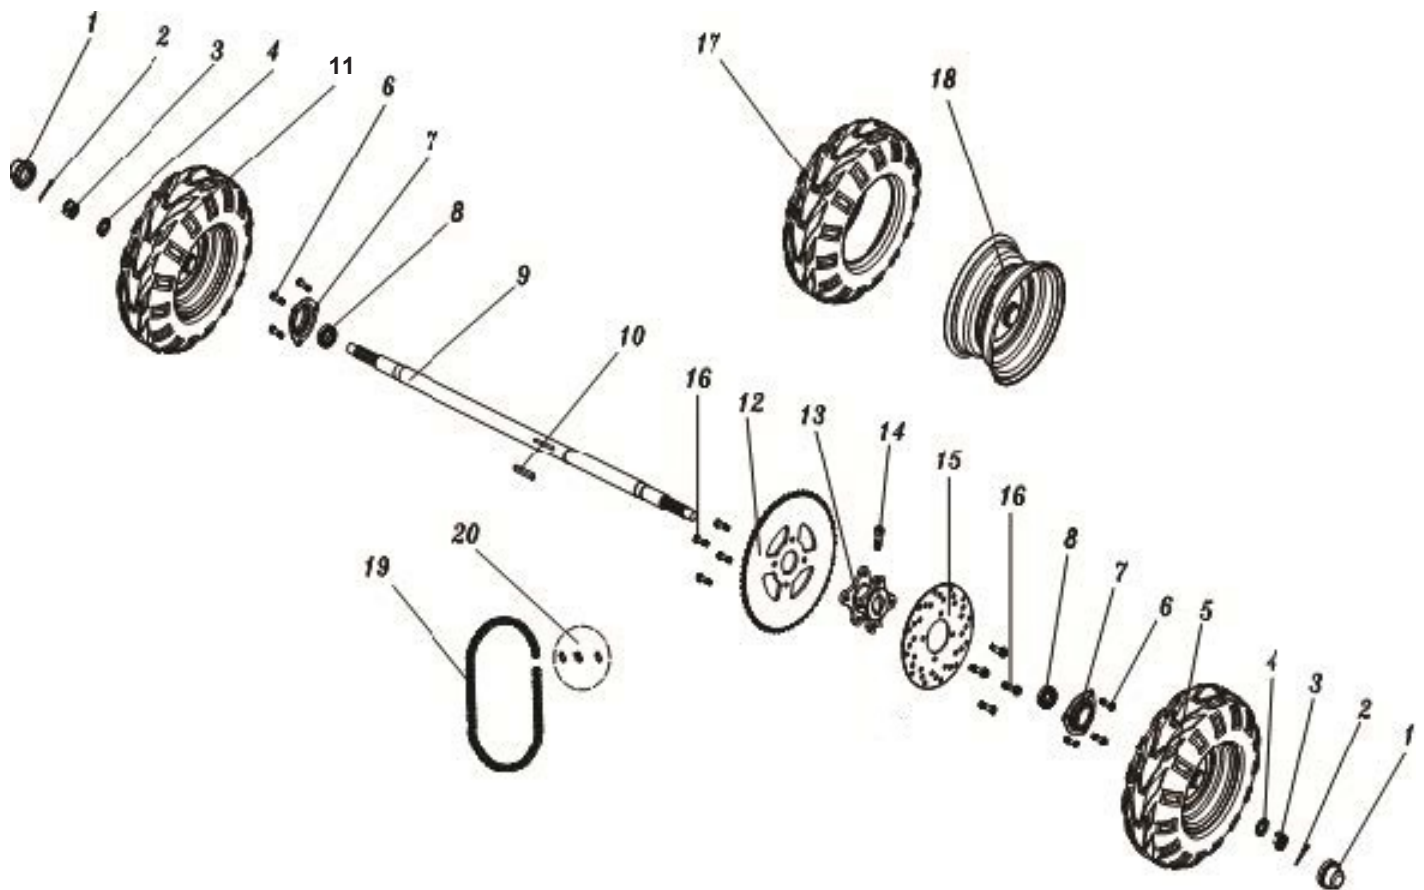

REAR HOUSING

REF#	PART NUMBER	DESCRIPTION	COUNT
1	7.020.039	HUB COVER, RR	2
2	9.500.330	COTTER PIN	2
3	9.800.016	M16X1.5 CASTLE NUT	2
4	9.300.016	WASHER	2
5	6.000.316	LEFT REAR TIRE/ WHEEL ASSEMBLY	1
6	9.108.016	FLANGE BOLT M8X1.25.X16	6
7	6.000.195	AXLE COVER	2
8	9.030.018	BEARING 6005	2
9	20-1101-00	REAR AXLE	1
10	8.010.138	AXLE HUB KEYWAY	1
11	6.000.315	RIGHT REAR TIRE/WHEEL ASSEMBLY	1
12	8.010.200-T	REAR SPROCKET (60T)	1
13	8.010.202-M	REAR AXLE SPROCKET/DISC HUB	1
14	9.129.816	ALLEN HEAD BOLT M8X1.25X10	1
15	8.010.201	BRAKE DISC, RR	1
16	9.108.020	FLANGE BOLT M8X20	8
17	7.020.078	REAR TIRE (16X7-8)	2
18	6.000.333-BK	8" REAR RIM (black)	2
19	7.160.016	CHAIN (420HX68L)	1
20	6.100.324	MASTER LINK	1