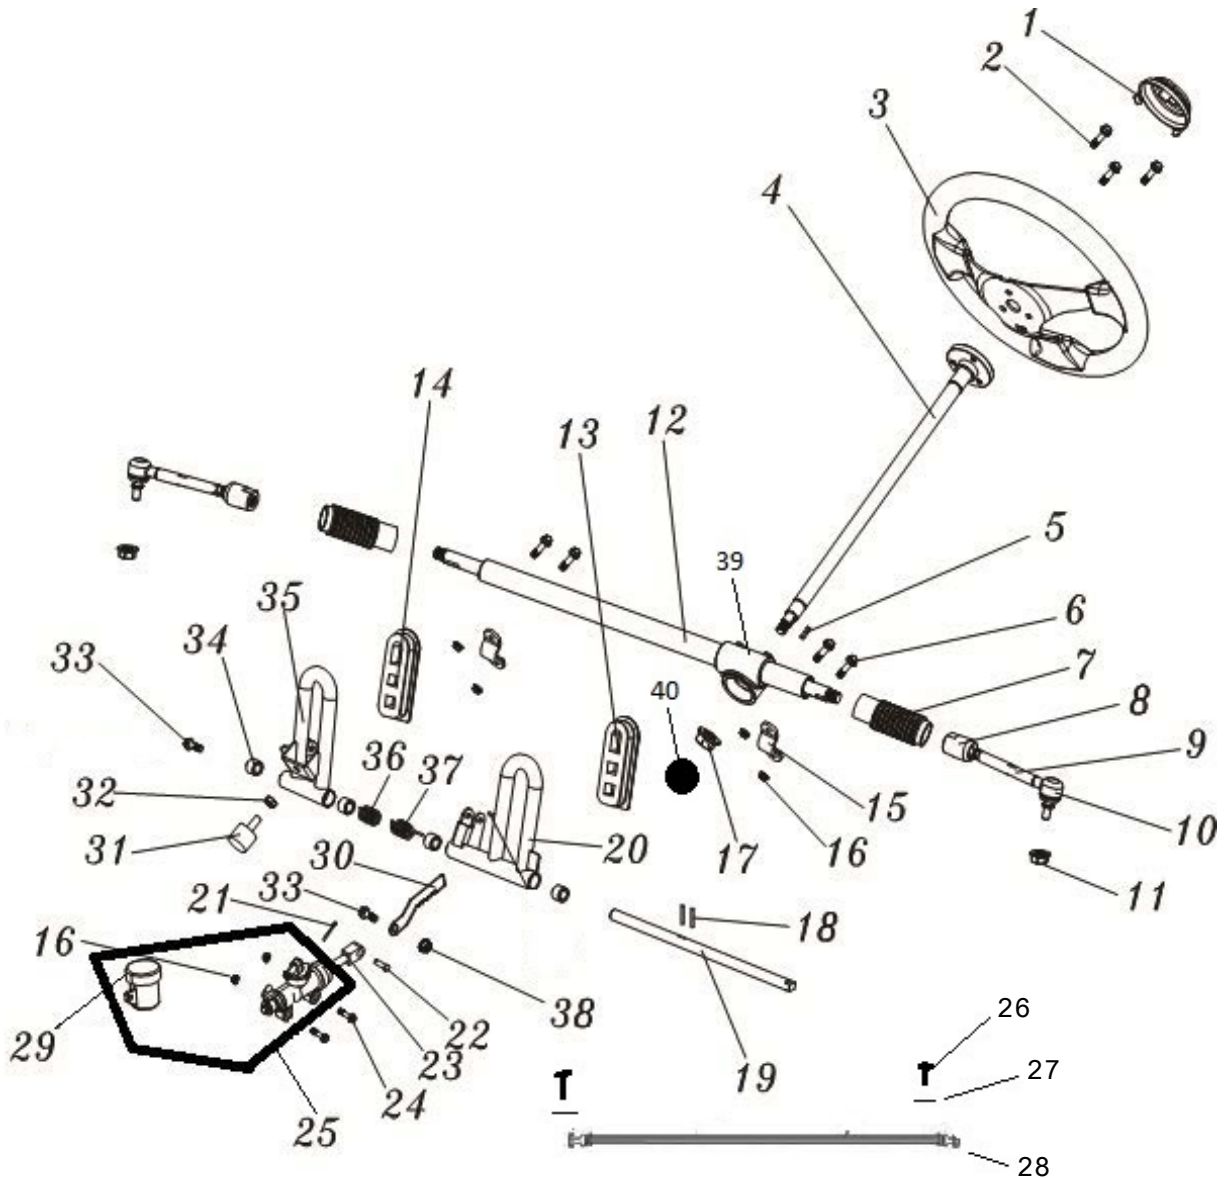

STEERING ASSEMBLY

REF #	PART NUMBER	DESCRIPTION	COUNT	REF #	PART NUMBER	DESCRIPTION	COUNT
1	7.010.056	STEERING WHEEL COVER	1	20	4.000.044-T	BRAKE PEDAL COMP.	1
2	9.106.016	FLANGE BOLT M6X16	4	21	9.500.218	COTTER PIN	1
3	7.020.057	STEERING WHEEL	1	22	6.000.308	LOCKING ROLL PIN	1
4	2.000.056	STEERING SHAFT	1	23	6.000.306	SHAFT, BRAKE MASTER CYLINDER	1
5	8.010.203	KEY, 4X4X11.5	1	24	9.106.025	BOLT, M6X25	2
6	9.106.020	BOLT, M6X1.00X20	4	25	6.000.305	BRAKE CYLINDER	1
7	7.020.059	STEERING BALL JOIN DUST COVER	2	26	9.700.004	BANJO BOLT 10	2
8	6.000.180	STEERING BALL JOIN	2	27	13-1422-00	COPPER CRUSH WASHER 10	4
9	8.010.135-M	TIE ROD	2	28	6.000.091	BRAKE HOSE	1
10	6.000.181	ROD END	2	29	6.000.305-C	MASTER CYLINDER RESERVOIR CAP	1
11	9.220.008	LOCKING NUT M8	2	30	14652	PARKING BRAKE PEDAL	1
12	4.100.024	STEERING GEAR	1	31	003-08033-00	GAS PEDAL LIMIT BOLT	1
13	7.020.043	BRAKE PEDAL	1	32	9.200.008	M8 NUT	1
14	7.020.044	THROTTLE PEDAL	1	33	9.908.014	ALLEN BOLT M8X14	1
15	8.020.130	STEERING GEAR BRACKET	2	34	7.010.003	PEDAL BUSHING	4
16	9.220.006	LOCKING NUT M6	4	35	9.500.218-T	THROTTLE PEDAL ASSEMBLY	1
17	9.220.012	LOCKING FLANGE NUT M12	1	36	8.040.010	THROTTLE PEDAL RETURN SPRING	1
18	9.500.008	ROLL PIN	3	37	8.040.011	BRAKE PEDAL RETURN SPRING	1
19	8.010.123-R	PEDAL BOLT	1	38	9.220.008	NUT, M8X1.25 LOCKING FLANGE	1
				39	4.010.001	Plastic Steering Gear Holder	1
				40	7.020.082	Steering gear Holder Cover/Cap	1