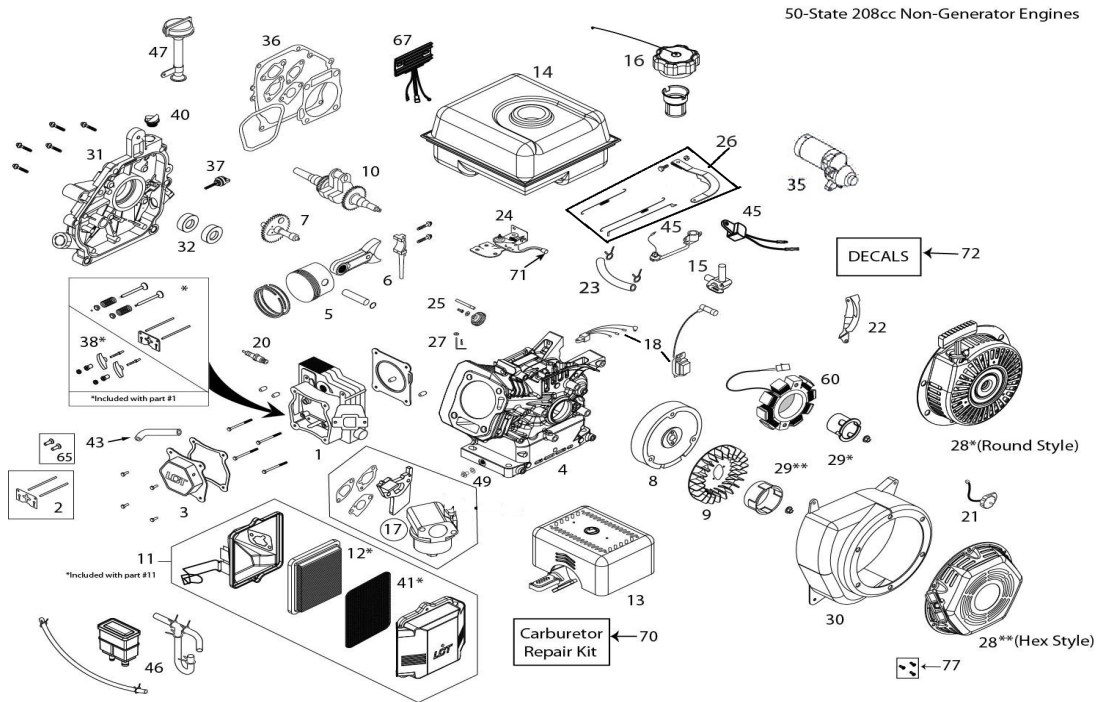

2012-2016 MUDHEAD

10th letter in VIN: C-G

Illustrated Parts Manual

ILLUSTRATION FOR REFERENCE PURPOSES ONLY

PLMHK14650124EBCJKPQTUVX235E1M

Ref#	CPC #	Description
1	20810001	Cylinder Head Assembly
2	20810011	Push Rod Kit (208cc)(incl. valve cover gskt)
3	20845011	Valve Cover (208cc)
4	20813061	Cylinder (Gen II- No Low Oil Sensor)(208cc)
5	20814001	Piston Assembly
6	20815001	Connecting Rod Assembly
7	20816001	Camshaft System Assembly
8	20804151	Flywheel Electric Start (60-Watt) (208cc)
9	20840001	Cooling Fan- Flywheel
10	20818001	Crankshaft Assembly-Keyed
11	20820021	Air Filter Assembly Of Paper
12	20820121	Pleated Paper Air Filter (Ref #41 incl.)
13	20821001	Muffler Assembly
14	20822191	Fuel Tank (2.7L)(Black- W/Reg Mtg-Stant Cap)
15	20822211	1/4 Fuel Petcock (Non-Generator)
16	20822131	Fuel Tank Cap-Black Stant w/chain
17	20824051	Carburetor - incl spacer-choke-gaskets
18	20825701	Ignition Coil (Integrated CDI 208cc)(Summer W/Metal Shield)
20	20838101	Spark Plug
21	20826001	On/Off Switch
22	20824051	Carburetor (L03-1)(Remote Choke 208cc)
23	20860001	Fuel Hose Kit
24	20828201	Throttle Control (Remote w/Spring)
25	20829001	Governor Gear Assembly
26	20830001	Governor Link Assembly with Governor Springs (summer) (20830021)
27	20831001	Governor Arm Shaft Assembly

ELECTRICALS / SEATS / SEAT BELT

REF #	PART NUMBER	DESCRIPTION	COUNT
1	6.100.328	SAFETY BELT	1
2	6.000.159	ENGINE STOP BUTTON	1
3	20-0320-00	HEADLIGHT TOGGLE SWITCH	1
4	6.000.133-M	HORN BUTTON	1
5	6.000.158-M	ENGINE START BUTTON	1
6	6.000.165	IGNITION KEY SWICH	1
7	20-0303-00	WIRING HARNESS	1
8	7.110.076	SWICH PANEL COVER	1
9	9.600.410	SCREW 4X10	4
10	6.000.330	PASSENGER SEAT	1
11	9.108.040	BOLT M8X1.25X40	2
12	6.000.331	DRIVER SEAT	1
13	9.900.840	SEAT RAIL BOLT M8X1.25X40	2
14	6.000.329	HEAD REST	2
15	14465	FLAG POLE BOLT (plastic)	1
16	14466	FLAG POLE NUT(tall plastic)	1
17	14492	FLAG POLE NUT (metal)	1