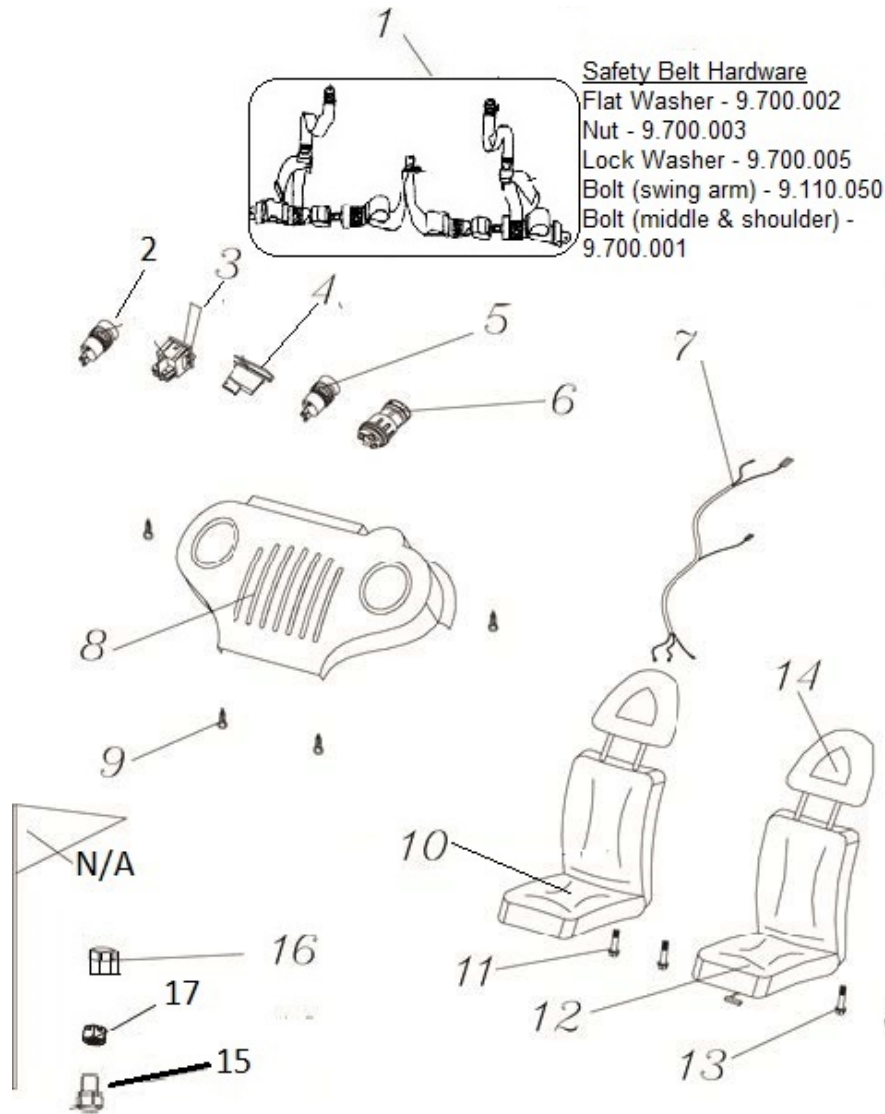

ELECTRICALS / SEATS / SEAT BELT

REF #	PART NUMBER	DESCRIPTION	COUNT
1	6.100.328	SAFETY BELT	1
2	6.000.159	ENGINE STOP BUTTON	1
3	20-0320-00	HEADLIGHT TOGGLE SWITCH	1
4	6.000.133-M	HORN BUTTON	1
5	6.000.158-M	ENGINE START BUTTON	1
6	6.000.165	IGNITION KEY SWICH	1
7	20-0303-00	WIRING HARNESS	1
8	7.110.076	SWICH PANEL COVER	1
9	9.600.410	SCREW 4X10	4
10	6.000.330	PASSENGER SEAT	1
11	9.108.040	BOLT M8X1.25X40	2
12	6.000.331	DRIVER SEAT	1
13	9.900.840	SEAT RAIL BOLT M8X1.25X40	2
14	6.000.329	HEAD REST	2
15	14465	FLAG POLE BOLT (plastic)	1
16	14466	FLAG POLE NUT(tall plastic)	1
17	14492	FLAG POLE NUT (metal)	1