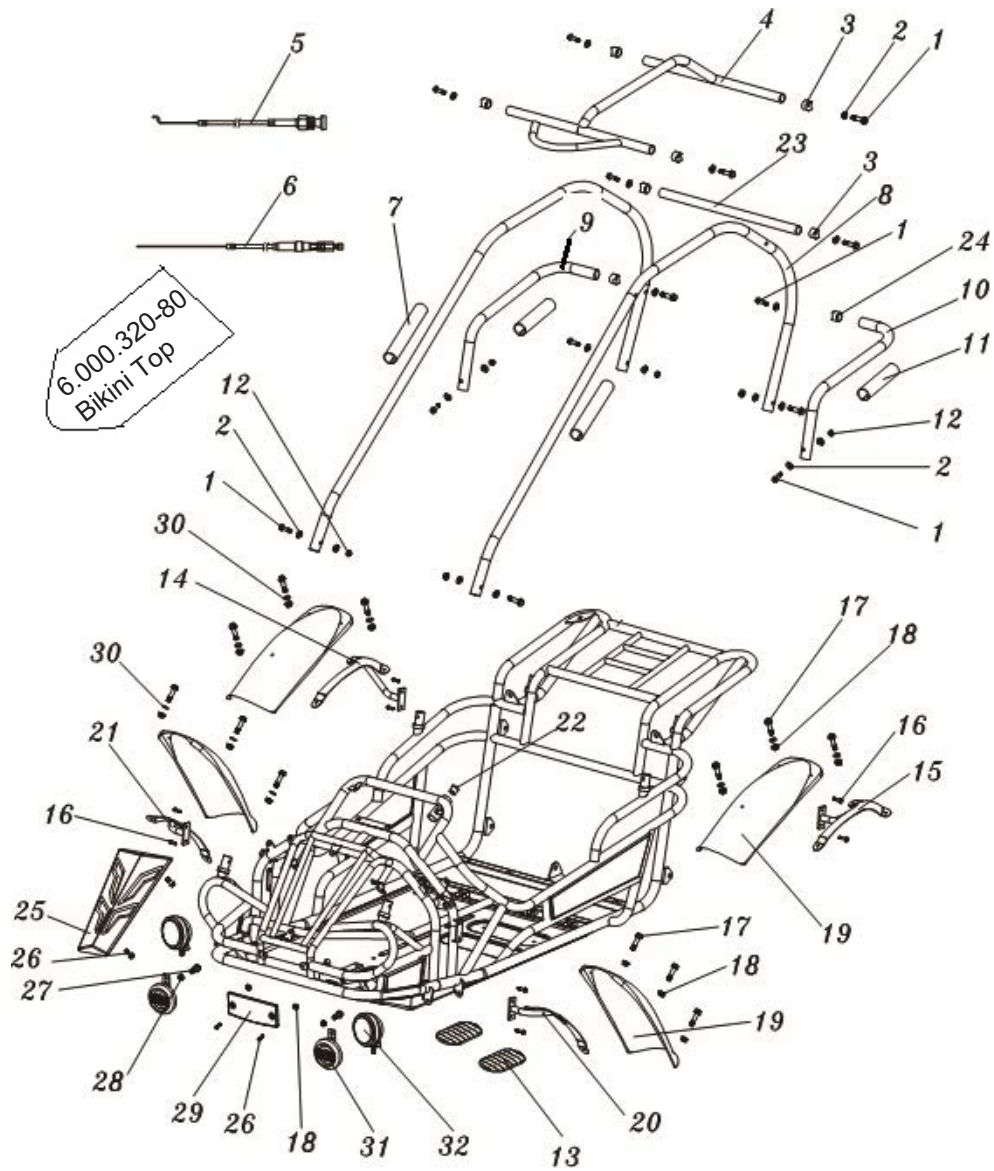

FRAME COMPONENTS

REF#	PART NUMBER	DESCRIPTION	COUNT	REF#	PART NUMBER	DESCRIPTION	COUNT
1	9.108.050	BOLT M8X1.25X50	14	17	9.106.014	BOLT M6X14 STAINLESS	12
2	7.010.049	METAL R-WASHER	20	18	9.220.006	M6 NUT	12
3	7.010.017	TUBE SEAT 25	6	19	7.010.034-SS	FENDER	4
4	6.160.300-	CROSS BAR TOP (-color needed)	1	20	20-0625-00L	FENDER BRACKET (FL)	1
5	20-0705-00	CHOKE CABLE	1	21	20-0625-00R	FENDER BRACKET (FR)	1
6	20-0704-00	THROTTLE CABLE	1	22	7.010.006	STEERING SHAFT BUSHING	1
7	7.020.111	FOAM PADDING	2	23	8.080.078-	CROSS BAR REAR (-color needed)	1
8	8.170.054-	LONG BAR (-color needed)	2	24	7.110.016	TUBE SEAT 28	2
9	8.170.056-	Right Side Bar (-color needed)	1	25	9.131.192	DECORATING PLATE TOP	1
10	8.170.055-	LEFT SIDE BAR (-color needed)	1	26	9.106.020	BOLT M6X20	4
11	6.000.189	FOAM PADDING SHORT	2	27	9.106.012	FLANGE BOLT M6X12	2
12	9.220.008	MUT, M8	6	28	9.220.006	NUT M6	2
13	7.020.012	RUBBER FOOT PLATE	2	29	8.147.162	DECORATING PLAGE BOTTOM	1
14	20-0601-00R	FENDER BRACKET (RR)	1	30	9.300.006	M6 FLAT WASHER	12
15	20-0601-00L	FENDER BRACKET (RL)	1	31	6.000.174	HORN	2
16	9.106.016	BOLT M6X16	8	32	20-0206-00	MUDHEAD HEADLIGHT	2