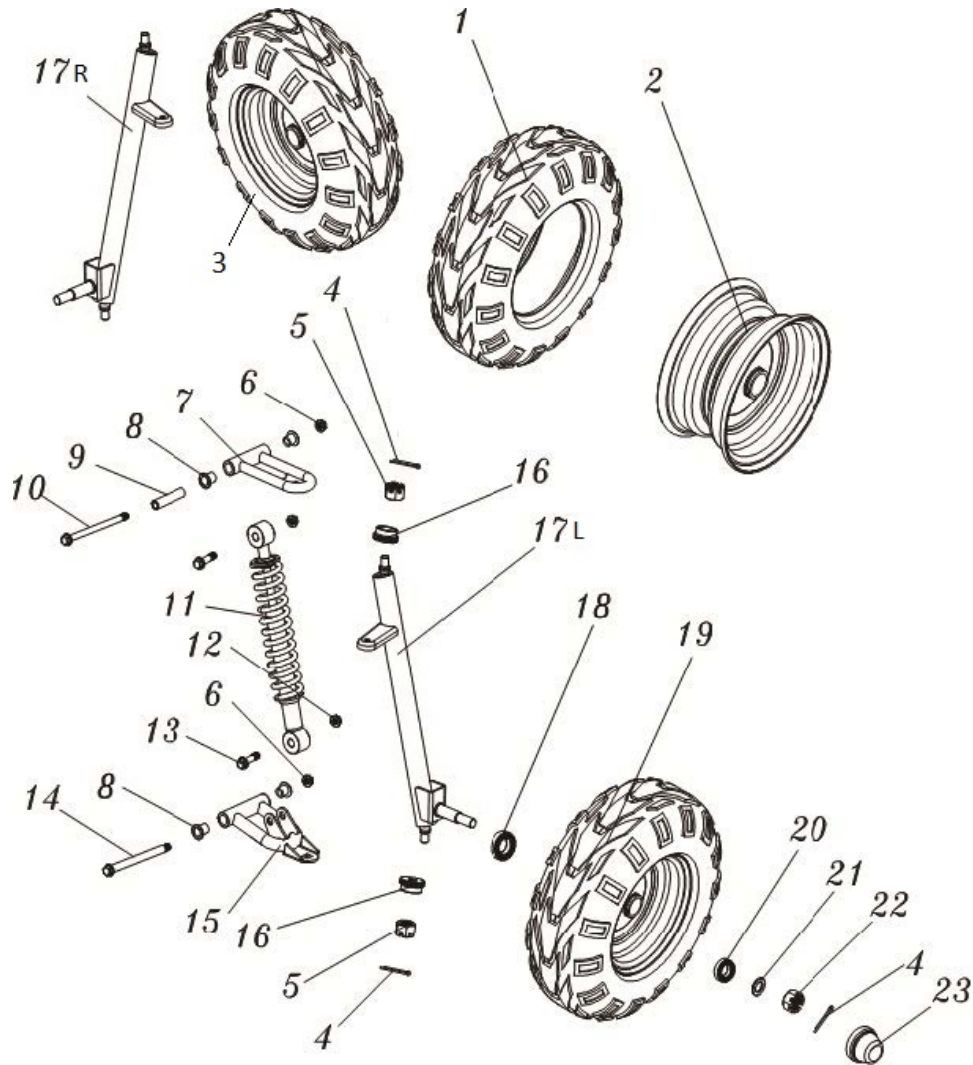

FRONT SUSPENSION

REF #	PART NUMBER	DESCRIPTION	COUNT
1	6.000.311	TIRE 16X6-8	2
2	6.000.310-BK	8" FRONT RIM (BLACK)	2
3	6.000.321	RIGHT FRONT TIRE/WHEEL ASSEMBLY	1
4	9.500.200	COTTER PIN	6
5	9.800.010	CASTLE NUT M10	4
6	9.220.008	LOCKING FLANGE NUT, M8	4
7	4.000.047	UPPER SUSPENSION ARM	2
8	7.010.003	UPPER SUSPENSION ARM BUSHING	8
9	8.010.104	UPPER SUSPENSION ARM COLLAR	2
10	9.108.095	FLANGE BOLT M8X1.25X95	2
11	6.100.325	FRONT SHOCK	2
12	9.220.010	LOCKING FLANGE NUT, M10	4
13	9.110.040	FLANGE BOLT M10X40	4
14	9.708.145	FLANGE BOLT M8X1.25X145	2
15	4.000.041	LOWER SUSPENSION ARM ASSY	2
16	7.020.079	BALL HEAD DUST SEAL	2
17L	2.000.057-80	SPINDLE (L)	1
17R	2.000.055-80	SPINDLE (R)	1
18	9.030.010	BEARING 6202	2
19	6.000.309	LEFT FRONT TIRE/WHEEL ASSEMBLY	1
20	9.030.009	BEARING 6201	2
21	9.300.012	WASHER	2
22	9.800.012	Castle Nut M12	2
23	7.020.039	HUB COVER FRONT	2