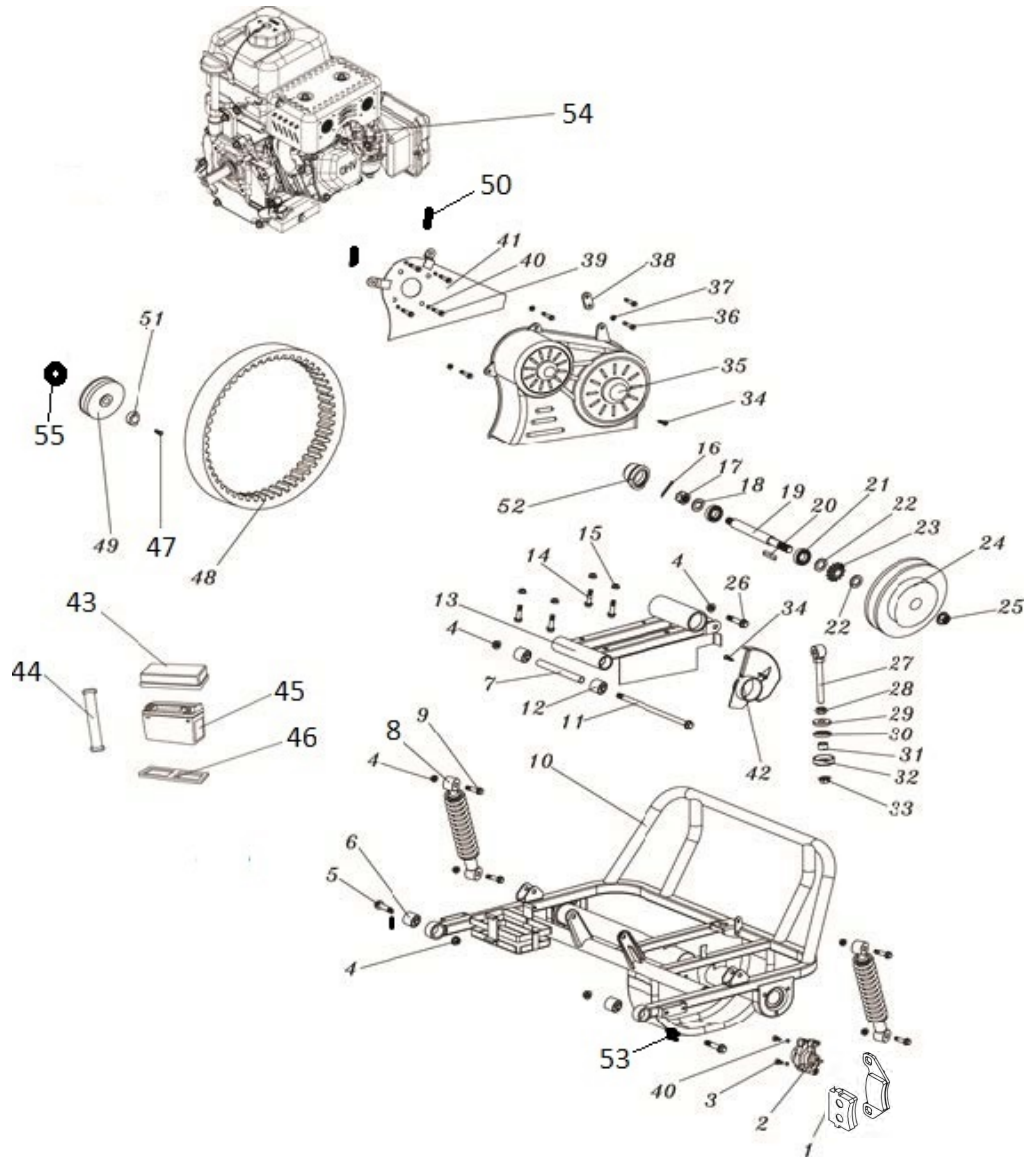

ENGINE / SWING ARM / CLUTCH

REF #	PART NUMBER	DESCRIPTION	COUNT	REF #	PART NUMBER	DESCRIPTION	COUNT
1	7.020.016	REAR BRAKE PAD	1	28	9.200.012	NUT, M12	1
2	6.000.028	REAR BRAKE CALIPER	1	29	8.010.042	WASHER, CHAIN ADJUSTER	1
3	9.908.014	ALLEN BOLT M8X1.25X14	2	30	7.020.001	BUSHING, CHAIN ADJUSTER	1
4	9.220.010	NUT, M10X1.25 LOCKING FLANGE	8	31	8.010.041	CAP WASHER, CHAIN ADJUSTER	1
5	9.110.050	BOLT, M10X1.25X50	2	32	8.020.045	BOTTOM CAP WASHER - CHAIN ADJUST	1
6	7.020.056	SWINGARM BUSHING	2	33	9.220.012	NUT, M12	1
7	14666	COLLAR	1	34	9.106.014	BOLT, M6X1.00X14	2
8	6.000.322	REAR SHOCK	2	35	8.110.021	DRIVE COVER PLASTIC	1
9	9.110.040	BOLT, M10X1.25X40	4	36	9.106.020	BOLT, M6X1.00X20 FHCS ZN	4
10	20-0626-00	REAR SWING ARM	1	37	9.220.006	NUT, M6	3
11	14662	BOLT, M10X1.25X174	1	38	N/A	DRIVE COVER EXTENTION LINK	1
12	7.020.056	BUSHING	2	39	9.108.016	BOLT, M8X16	4
13	20-0604-00	ENGINE MOUNTING PLATE	1	40	9.400.008	LOCK WASHER 8	6
14	9.108.050	BOLT, M8X1.25X50	4	41	20-0603-00	SAFETY PLATE	1
15	9.220.008	NUT, M8X1.25 LOCKING FLANGE	4	42	14707	GUARD, REAR CHAIN	1
16	9.500.003	COTTER PIN, M4X30	1	43	7.010.028	BATTERY COVER	1
17	9.800.014	NUT, M14X1.25 CASTLE	1	44	7.020.023	BATTERY STRAP	1
18	9.300.014	WASHER, M14	1	45	6.000.055	BATTERY	1
19	8.011.057-N	SHAFT, SPROCKET & DRIVER PULLEY	1	46	7.020.020	BATTERY CUSHION	1
20	8.010.027	KEYWAY	1	47		5/16-24 x 1.75 Bolt	1
21	6.100.065	6004 BEARING	2	48	9.110.018	DRIVE BELT 725	1
22	9.701.016-K	FLAT WASHER	1	49	9.500.010	Front Clutch	1
23	8.011.077	SPROCKET, 10T DRIVEN	1	50	14892	Nut Clip	2
24	9.500.001	Rear Clutch	1	51	9.500.009-F	WASHER, M8	1
25	9.700.098	NUT, M16X1.25 LOCKING FLANGE	1	52	14723	CAP, JACKSHAFT 2 IN	1
26	9.110.040	BOLT, M10X40	1	53	003-10040-00	Safety Belt Collar	2
27	8.147.008	CHAIN ADJUSTER	1	54	006-LCT208	LCT ENGINE 208CC ELECTRIC START	1
				55	AJKDC-02	Brass Clutch Bushing	1