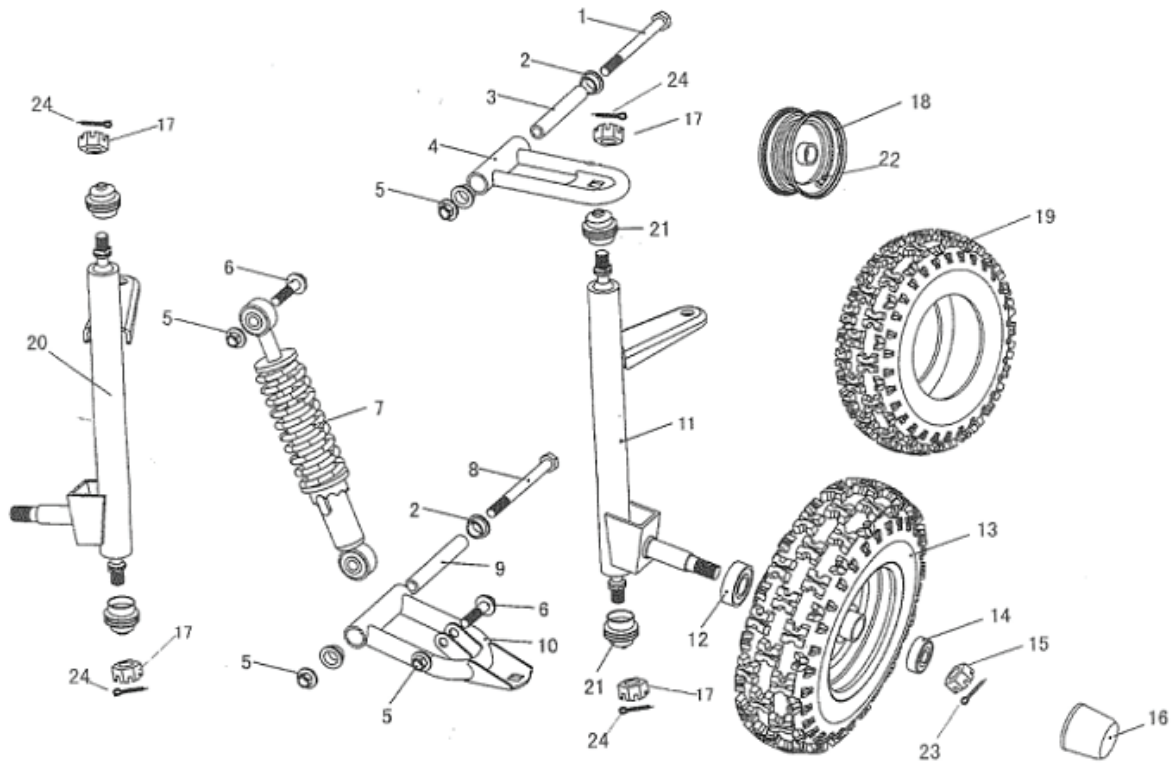

FRONT SUSPENSION

Ref Num	Part Num	Description	Qty
1	9.108.095	FLANGE BOLT M8X1.25X95	2
2	7.010.003	UPPER SUSPENSION ARM BUSH	8
3	8.010.104	UPPER SUSPENSION ARM COLLAR	2
4	4.000.020	UPPER SUSPENSION ARM	2
5	9.220.008	LOCKING FLANGE NUT M8	8
6	9.108.035	FLANGE BOLT M8X1.25X35	4
7	6.000.172	CUSHION ASSY.FR	2
8	9.108.105	FLANGE BOLT M8X1.25X105	2
9	8.010.015	LOWER SUSPENSION ARM COLLAR	2
10	4.000.021	LOWER SUSPENSION ARM ASSY	2
11	2.000.031	SPINDLE AND STRUT SUPPORT, RIGHT	1
12	9.030.010	BEARING 6202	2
13	6.100.169	FRONT TIRE/WHEEL ASM. (black wheel)	2
14	9.030.009	BEARING 6201	2
15	9.800.012	CASTLE NUT M12	2
16	7.020.039	HUB COVER.FR	2
17	9.800.010	CASTLE NUT M10	4
18	6.000.182-BK	FRONT WHEEL (black)	2
19	001-133506-00	TIRE.FR 13x4.10-6	2
20	2.000.032	SPINDLE AND STRUT SUPPORT, LEFT	1
21	7.020.061	BALL HEAD DUST SEAL	4
22	7.190.018	AIR VALVE	2
23	9.500.002	COTTER PIN 2.5X30	2
24	9.500.220	COTTER PIN 2X25	4