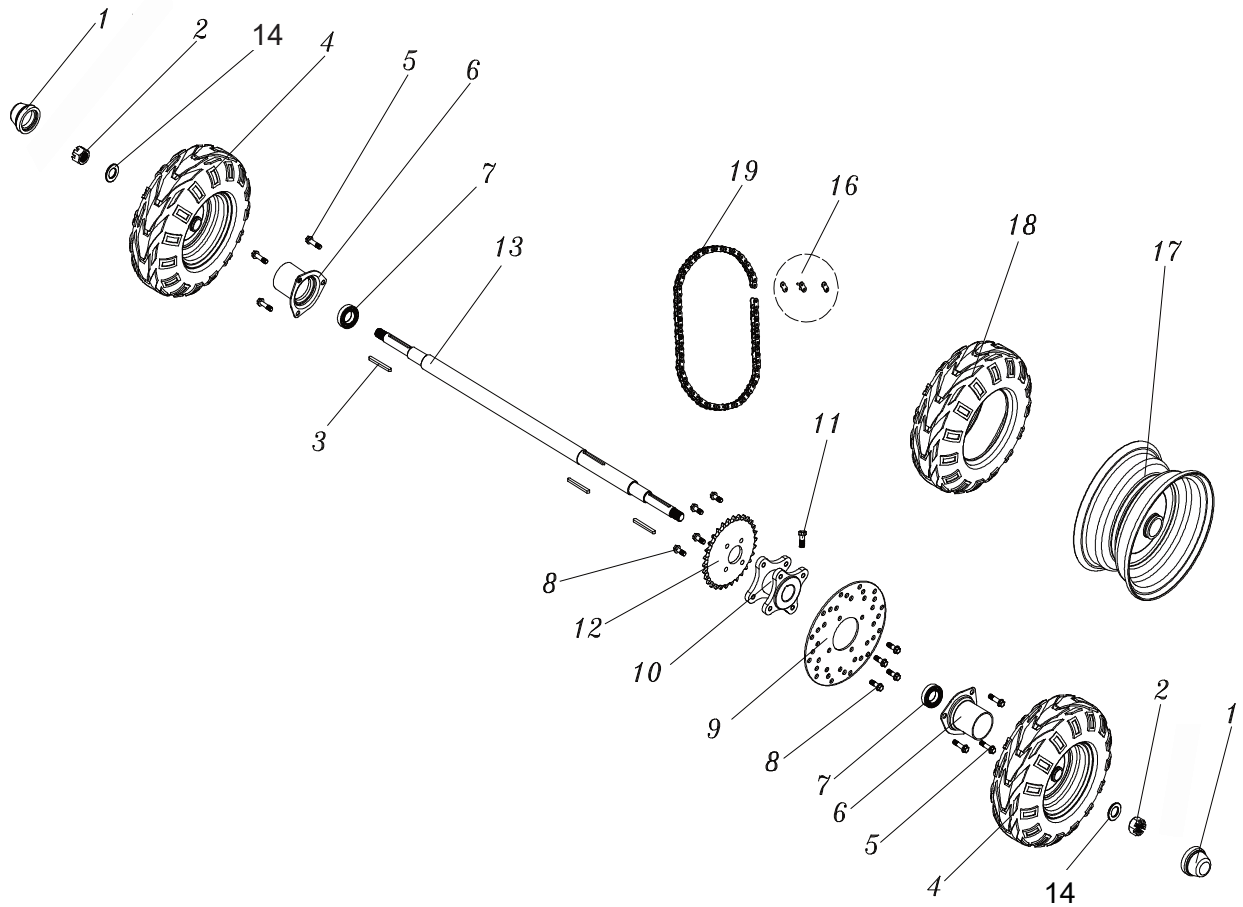

REAR AXLE HOUSING

Ref Num	Part Num	Description	Qty
1	7.020.039	HUB COVER	2
2	9.220.014	LOCKING FLANGE NUT M14	2
3	8.010.138	AXLE KEY	3
4	6.000.170	REAR TIRE/WHEEL ASM. (black wheel)	2
5	9.108.016	FLANGE BOLT M8X1.25X16	6
6	6.000.196	AXLE COVER	2
7	9.030.002	BEARING 6204	2
8	9.106.016	FLANGE BOLT M6X16	8
9	8.010.098	DISC BRAKE RR	1
10	8.010.097	REAR AXLE HUB	1
11	9.129.816	ALLEN HEAD BOLT M8X1.25X16	1
12	8.010.099	REAR SPROCKET	1
13	14-1101-00	REAR AXLE	1
14	9.300.014	FLAT WASHER 14	2
15	7.190.018	AIR VALVE	2
16	6.000.199	MASTER LINK	1
17	6.000.183	REAR WHEEL (black)	2
18	001-136005-00	TIRE,RR 13X5-6	2
19	9.070.004-S	DRIVE CHAIN	1