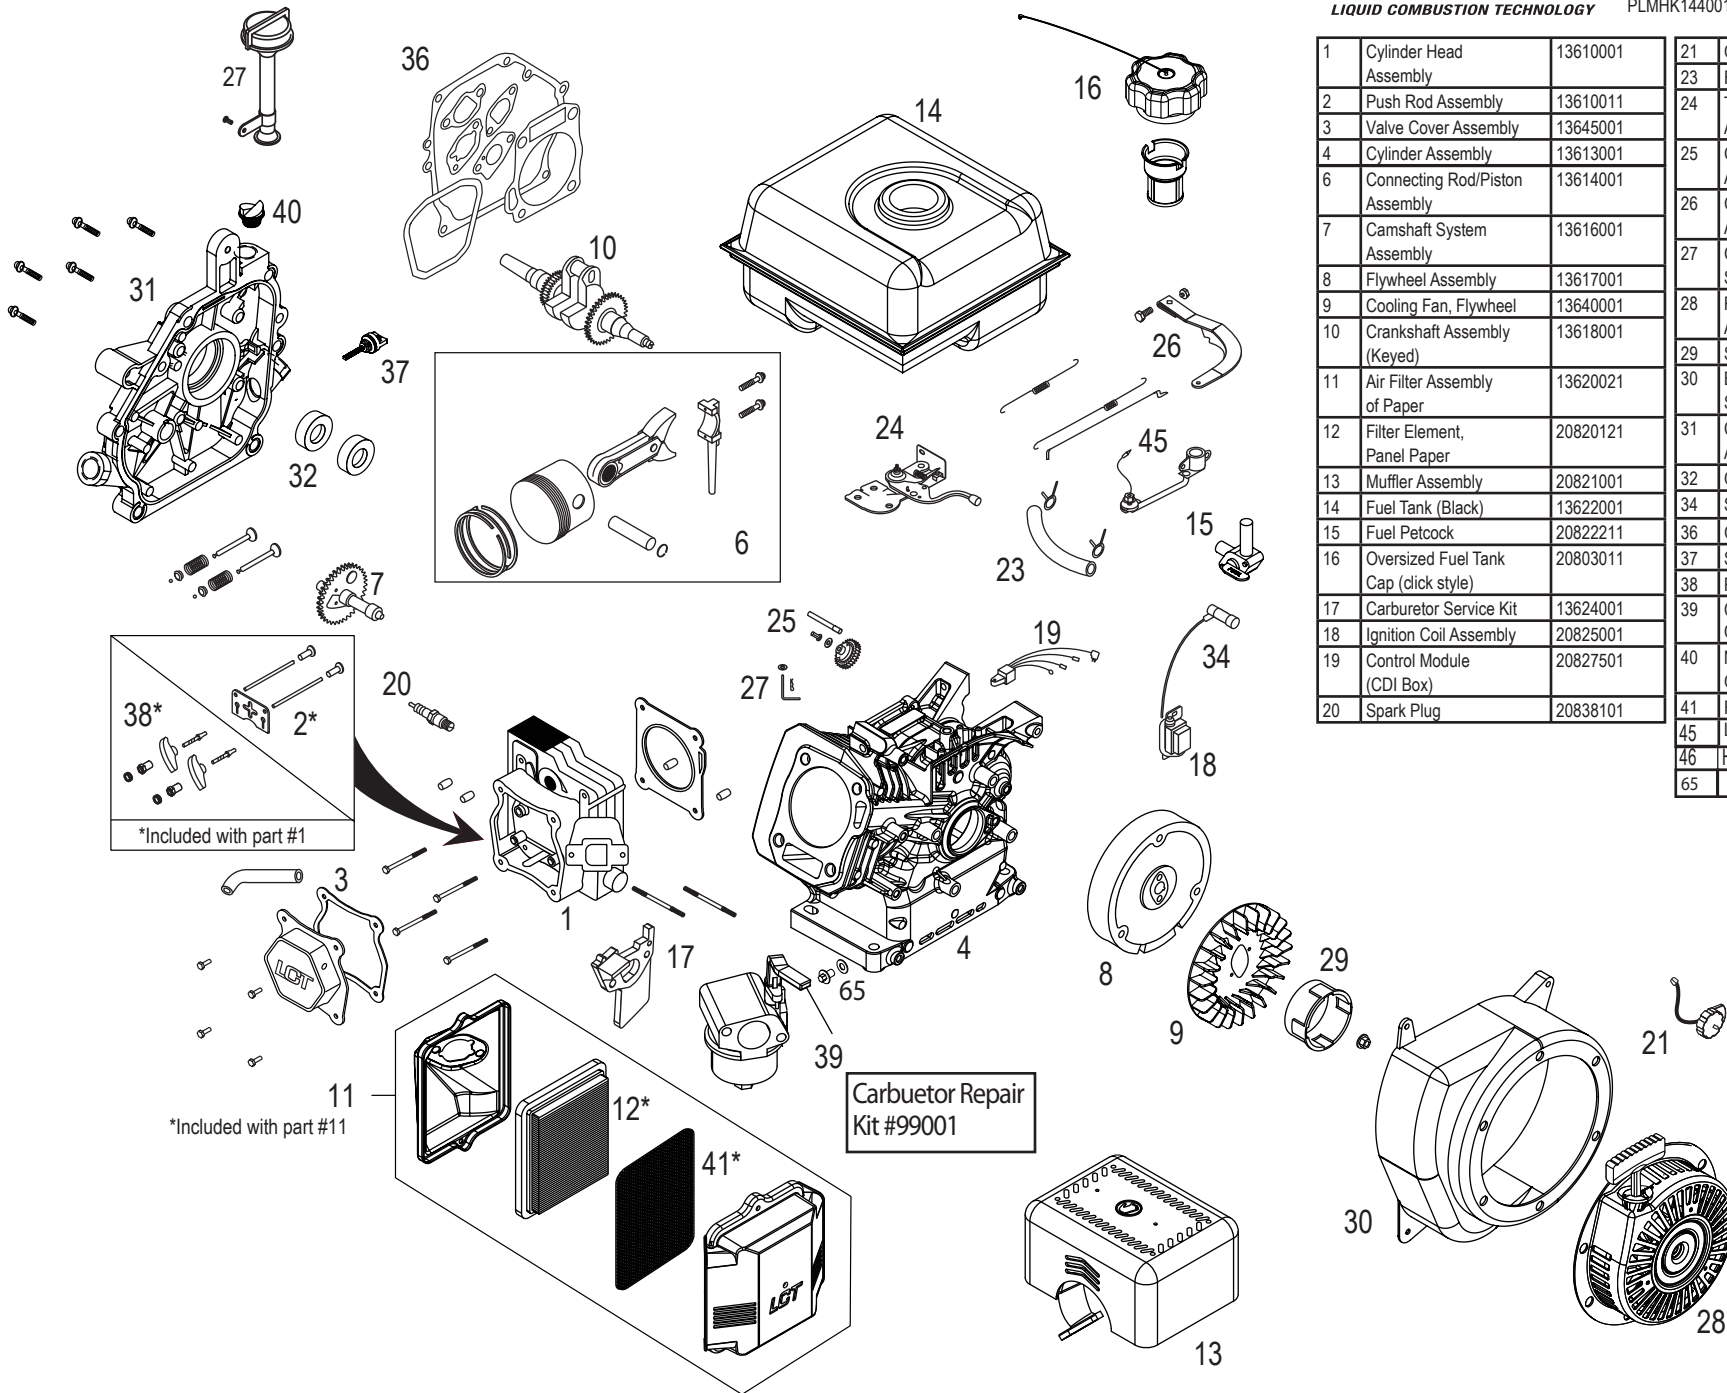

2015-2018 Torpedo

Illustrated Parts Book

1	Cylinder Head Assembly	13610001	21	On/Off Switch	20826001
2	Push Rod Assembly	13610011	23	Fuel Hose Kit	20860001
3	Valve Cover Assembly	13645001	24	Throttle Control Assembly	13628001
4	Cylinder Assembly	13613001	25	Governor Gear Assembly	20829001
6	Connecting Rod/Piston Assembly	13614001	26	Governor Link Assembly	13630001
7	Camshaft System Assembly	13616001	27	Governor Arm Shaft Assembly	13631001
8	Flywheel Assembly	13617001	28	Recoil Starter Assembly	20832002
9	Cooling Fan, Flywheel	13640001	29	Starter Cup	13616011
10	Crankshaft Assembly (Keyed)	13618001	30	Blower Housing Service Kit	13634001
11	Air Filter Assembly of Paper	13620021	31	Crankcase Cover Assembly	13636001
12	Filter Element, Panel Paper	20820121	32	Oil Seal Kit	13639001
13	Muffler Assembly	20821001	34	Spark Plug Boot	20838001
14	Fuel Tank (Black)	13622001	36	Gasket Kit	13643001
15	Fuel Petcock	20822211	37	Small Black Dipstick	20837111
16	Oversized Fuel Tank Cap (dick style)	20803011	38	Rocker Arm Assy	13611001
17	Carburetor Service Kit	13624001	39	Choke Lever, Carburetor	20821201
18	Ignition Coil Assembly	20825001	40	Non-Removable Oil Plug	20837051
19	Control Module (CDI Box)	20827501	41	Foam Pre-Filter	20890011
20	Spark Plug	20838101	45	Low Oil Sensor	20827001
			46	High Oil-Fill Tube	3637001
			65	Oil Drain Plug/Washer	20899111