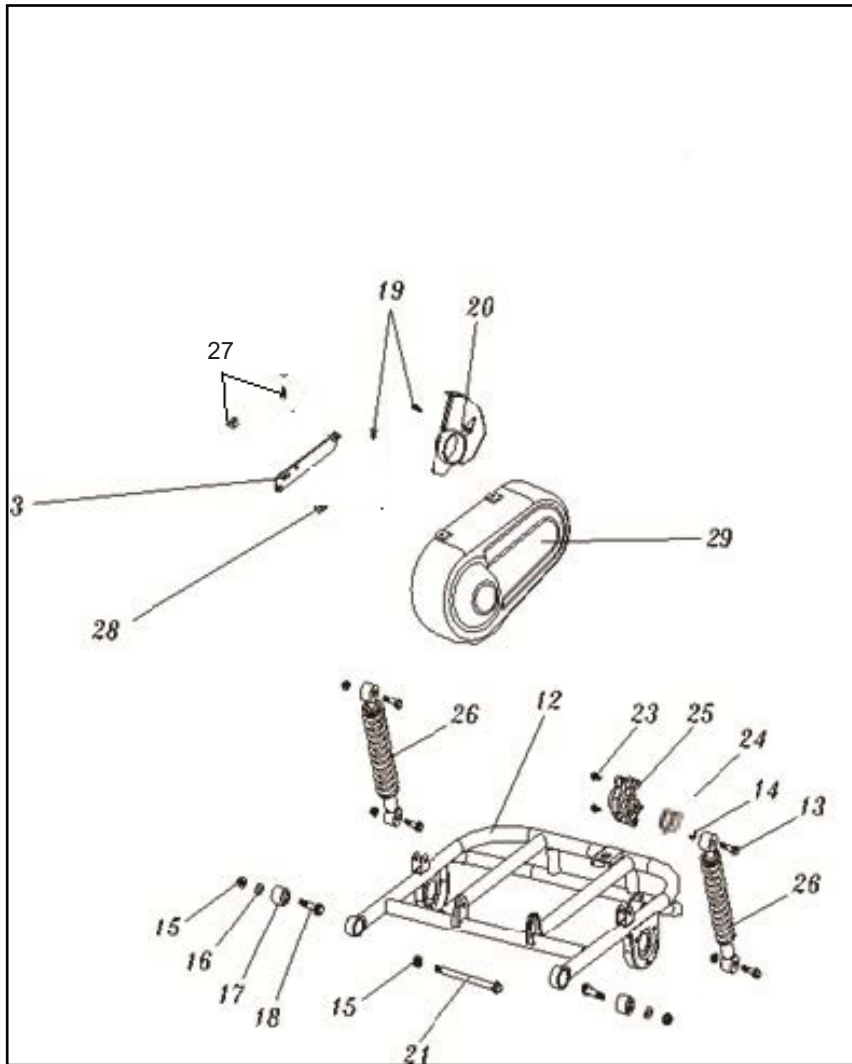

REAR SUSPENSION

Ref Num	Part Num	Description	Qty
1			
2			
3	21-0627-00	CHAIN GUARD BRACKET	1
4			
5			
6			
7			
8			
9			
10			
11			
12	14-0602-00	REAR SWING ARM	1
13	9.108.035	FLANGE BOLT M8X1.25X35	4
14	9.220.008	LOCKING FLANGE NUT M8	4
15	9.220.010	LOCKING FLANGE NUT M10	3
16	003-10040-00	SEAT BELT COLLAR	2
17	7.020.056	REAR SWING ARM BUSH	2
18	9.110.050	FLANGE BOLT M10X1.25X50	2
19	003-050030-00	SCREW ST4.8X15	3
20	14-0207-00	CHAIN GUARD SECONDARY	1
21	9.110.180	FLANGE BOLT M10X1.25X180	1
22			
23	9.106.016	FLANGE BOLT M6X16	2
24	7.020.060	BRAKE PAD SET.RR	1
25	6.000.178	CALIPER ASSY.RR	1
26	6.000.173	CUSHION ASS'Y.RR	2
27	9.106.016	FLANGE BOLT M6X16	2
28	9.108.016	FLANGE BOLT M8X16	2
29	8.011.021	CHAIN GUARD	1
30			1