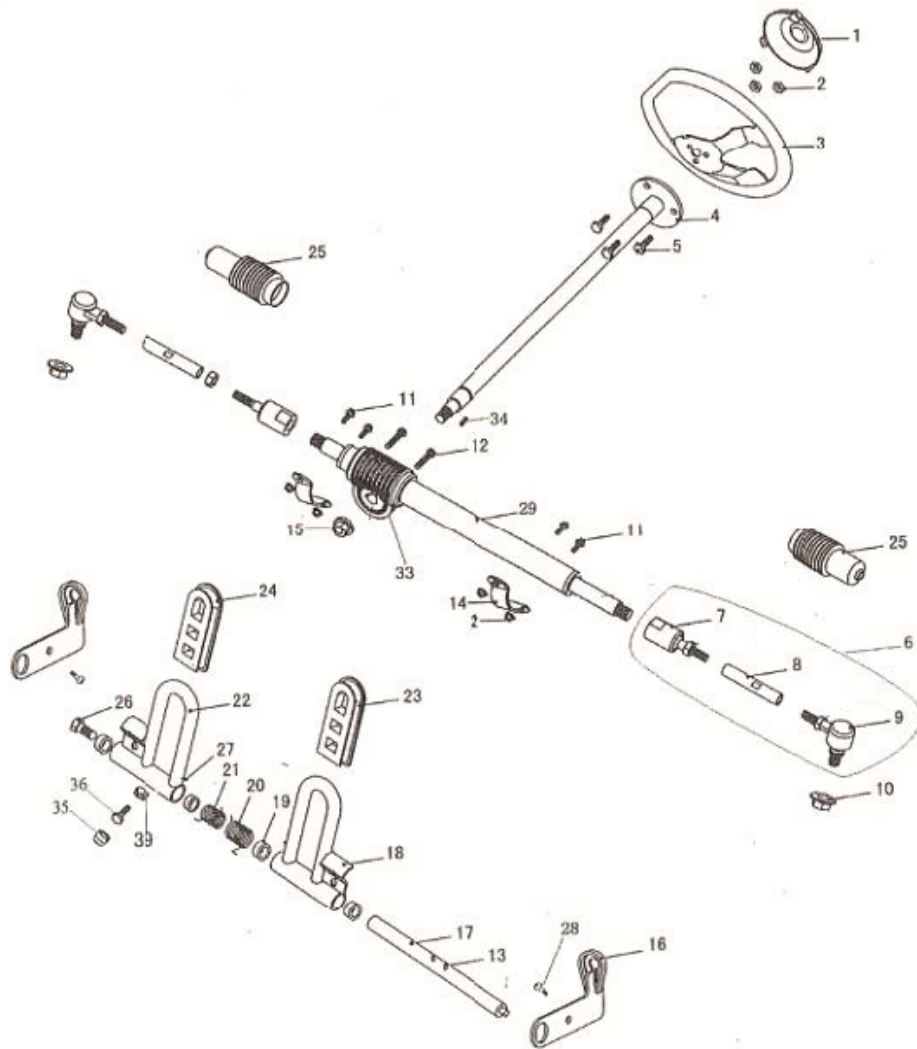

STEERING COMPONENTS

Ref Num	Part Num	Description	Qty	Ref Num	Part Num	Description	Qty
1	7.010.056	STEERING WHEEL COVER	1	21	8.040.010	THROTTLE PEDAL RETURN SPRING,L	1
2	9.220.006	LOCKING NYLON NUT M6	7	22	21-0610-01	THROTTLE PEDAL COMP	1
3	7.020.057	STEERING WHEEL	1	23	7.020.043	BRAKE PEDAL PAD	1
4	2.000.056	STEERING SHAFT	1	24	7.020.044	THROTTLE PEDAL PAD	1
5	9.106.016	BOLT,M6X16	3	25	7.020.059	STEERING BALL JOINT DUST COVER	2
6	14-1000-00	TIE ROD ASSY	2	26	9.129.816	ALLEN HEAD BOLT M8X1.25X16	1
7	6.000.180	STEERING BALL JOINT	2	27	9.500.007	ROLL PIN M3X16	2
8	8.010.135	TIE ROD	2	28	9.100.512	BOLT,M5X12	2
9	6.000.181	ROD END	2	29	4.000.024	STEERING GEAR	1
10	9.220.008	LOCK NUT M8	2	30			
11	9.106.020	FLANGE BOLT,M6X20	4	31			
12	9.100.512	BOLT,M5X12	2	32			
13	9.500.008	ROLL PIN Æ3X20	2	33	4.010.001	PLASTIC STEERING GEAR HOLDER	1
14	8.020.130	STEERING GEAR BRACKET	2	34	14-1002-00	KEY 4X4X12	1
15	9.220.012	LOCKING NUT M12	1	35	14-0502-00	RUBBER FOOT PEDAL STOP	1
16	8.020.144	PEDAL BRACKET	2	36	9.108.050	BOLT M8X50	1
17	8.010.103	PEDAL BOLT	1	37			
18	21-0633-01	BRAKE PEDAL COMP	1	38			
19	7.010.003	PEDAL BUSH	4	39	9.200.008	NUT M8	1
20	8.040.011	BRAKE PEDAL RETURN SPRING,R	1