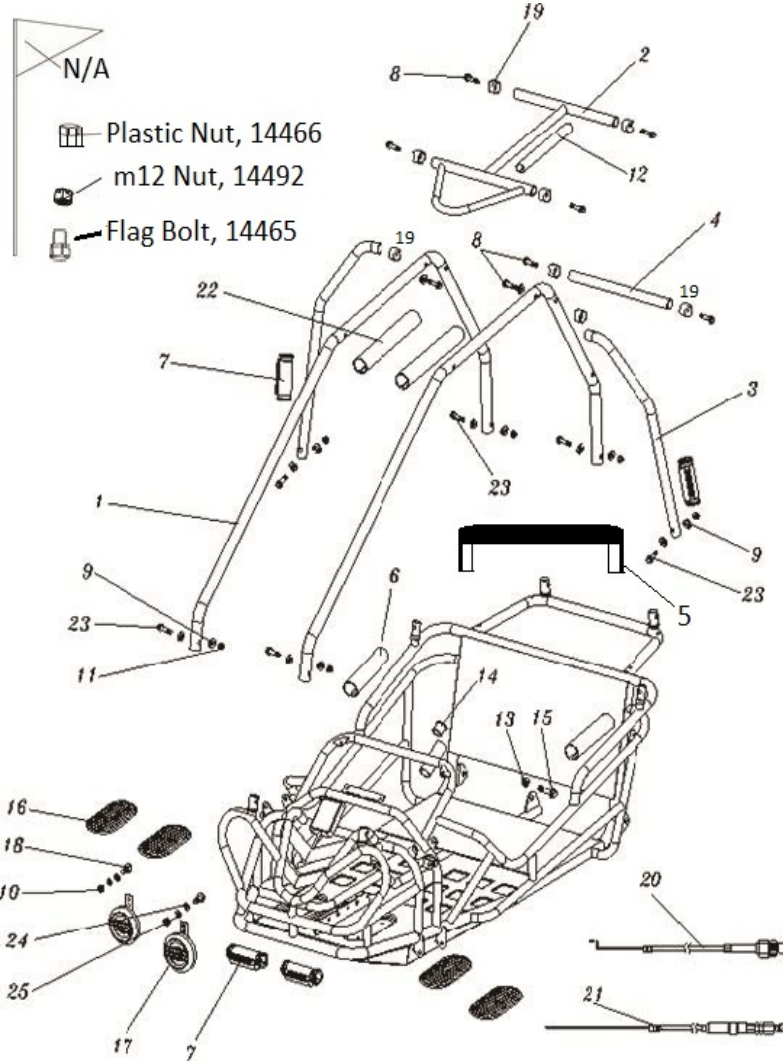

FRAME PARTS

Ref Num	Part Num	Description	Qty
1	8.070.045	CUSTOM BAR CAGE.Black	2
2	6.000.194	CUSTOM CROSS BAR TOP.FR.Black	1
3	8.070.046	CUSTOMJ-BAR.L.R.SIDE Black	2
4	8.080.041	CUSTOM CROSS BAR.RR.Black	1
5	21-0634-00	HEAD/BACK SUPPORT BAR Black	1
6	6.000.189	FOAM PADDING--22	2
7	7.020.048	RUBBER PROTECTOR	4
8	9.108.045	BOLT m8x1.25x45	14
9	7.010.049	R-WASHER	20
10	9.220.008	LOCK NUT M8	2
11	9.220.008	LOCKING FLANGE NUT M8	6
12	6.000.191	FOAM PADDING	1
13	9.220.010	LOCKING FLANGE NUT.M10	1
14	7.010.006	STEERING SHAFT BUSH	1
15	9.110.020	BOLT m10x1.25x20	1
16	7.020.045	RUBBER FOOT PLATE	4
17	6.000.135	HORN	2
18	9.108.014	FLANGE BOLT m8x1.25x14	2
19	7.010.045	CUSTOM BAR CAGE CAP	8
20	6.030.132	THROTTL CABLE COMP.	1
21	6.000.133	BRAKE CABLE COMP.	1
22	6.000.190	FOAM PADDING--30	2
23	9.108.050	BOLT m8x1.25x50	6
24	9.300.008	FLAT WASHER M8	2
25	9.400.008	LOCK WASHER M8	2