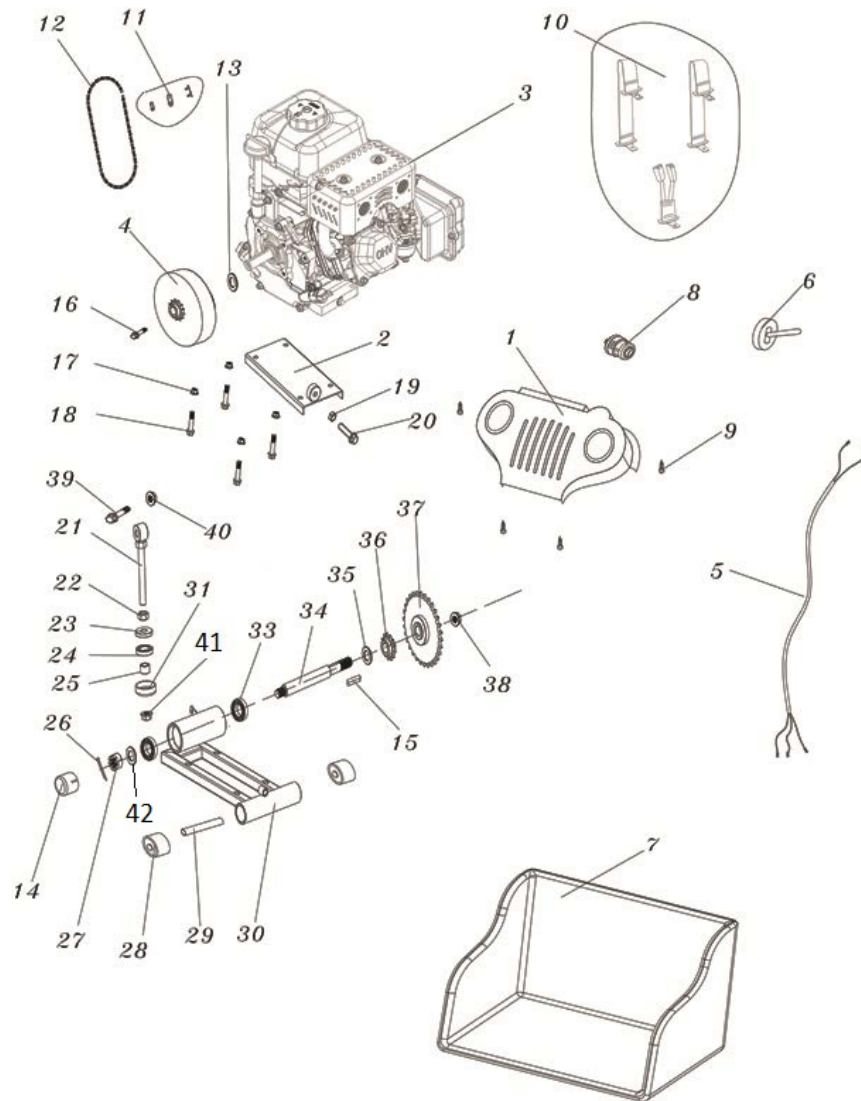

ENGINE / ENGINE MOUNT / SEAT

Ref Num	Part Num	Description	Qty	Ref Num	Part Num	Description	Qty
1	14-0205-00	SWITCH PANEL COVER	1	21	8.147.008	CHAIN ADJUSTER	1
2	14-0604-00	ENGINE MOUNTING PLATE	1	22	9.200.012	NUT M12X1.25	1
3	006-LCT136-	ENGINE COMP. (-49 and -50 state)	1	23	8.010.042	WASHER-CHAIN ADJUSTER	2
4	14-1102-00	CLUTCH	1	24	7.020.001	SPACER-CHAIN ADJUSTER	1
5	21-0303-00	WIRE HARNESS	1	25	8.010.041	BUSHING-CHAIN ADJUSTER	1
6	20-0320-00	ON/OFF ENGINE TOGGLE SWITCH	1	26	9.500.002	COTTER PIN ϕ2.5X30	1
7	6.000.176	SEAT COMP.	1	27	9.800.014	CASTLE NUT M14X1.5	1
8	6.000.165	POWER ON SWITCH	1	28	7.020.056	ENGINE PLATE BUSHING	2
9	003-520013-00	Self Tapping Screw 4.2x10	4	29	14-0503-00	COLLAR	1
10	6.000.179	SAFETY BELT	1	30	21-0604-00	ENGINE MOUNTING FRAME	1
11	6.100.324	MASTER LINK	1	31	8.020.045	BOTTOM CAP WASHER-CHAIN ADJUSTER	1
12	14-1103-00	DRIVE CHAIN	4	33	6.100.065	BEARING 6004	2
13	003-96850-00	Clutch Washer	1	34	14-1104-00	Shaft, Sprocket and Drive Pulley	1
14	14723	Rubber Cover	1	35	9.701.016-K	KEYWAY FLAT WASHER 16	1
15	14-1105-00	Rear Clutch Axle Key	1	36	008-13-06B	13 Teeth Sprocket	1
16		BOLT 5/16-24X1.75"	1	37	008-30-428	30 Teeth Sprocket	1
17	9.220.008	LOCKING FLANGE NUT M8	4	38	9.700.098	NYLON LOCK NUT M16	1
18	9.108.055	BOLT M8X55	4	39	9.110.045	BOLT M10X1.25X45	1
19	9.200.008	NUT M8	1	40	9.220.010	Nut M10	1
20	9.108.060	BOLT M8X60	1	41	9.220.012	LOCK NUT M12	1
				42	9.300.014	FLAT WASHER 14	1