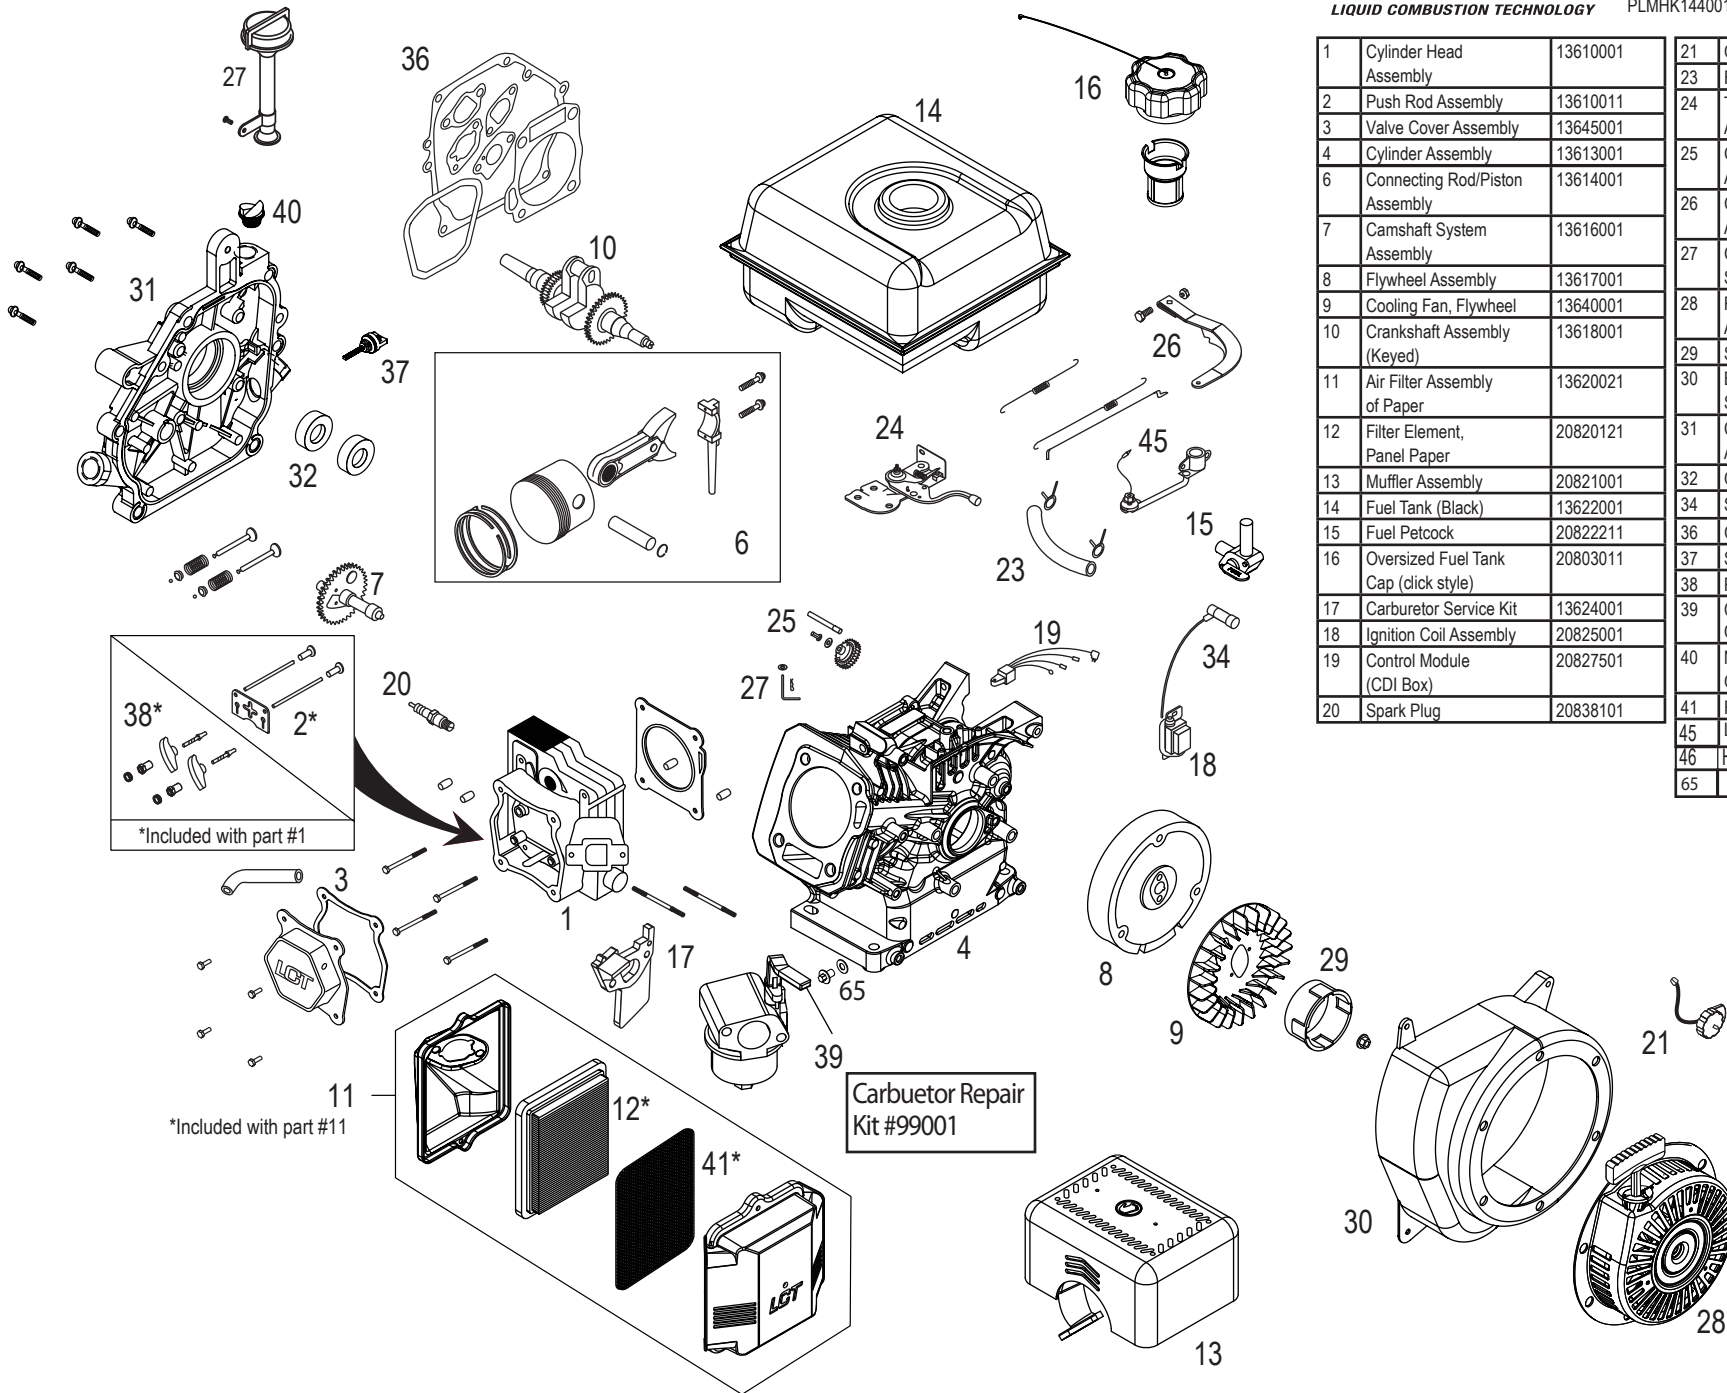

2012-2014 Torpedo

Illustrated Parts Book

1	Cylinder Head Assembly	13610001	21	On/Off Switch	20826001
2	Push Rod Assembly	13610011	23	Fuel Hose Kit	20860001
3	Valve Cover Assembly	13645001	24	Throttle Control Assembly	13628001
4	Cylinder Assembly	13613001	25	Governor Gear Assembly	20829001
6	Connecting Rod/Piston Assembly	13614001	26	Governor Link Assembly	13630001
7	Camshaft System Assembly	13616001	27	Governor Arm Shaft Assembly	13631001
8	Flywheel Assembly	13617001	28	Recoil Starter Assembly	20832002
9	Cooling Fan, Flywheel	13640001	29	Starter Cup	13616011
10	Crankshaft Assembly (Keyed)	13618001	30	Blower Housing Service Kit	13634001
11	Air Filter Assembly of Paper	13620021	31	Crankcase Cover Assembly	13636001
12	Filter Element, Panel Paper	20820121	32	Oil Seal Kit	13639001
13	Muffler Assembly	20821001	34	Spark Plug Boot	20838001
14	Fuel Tank (Black)	13622001	36	Gasket Kit	13643001
15	Fuel Petcock	20822211	37	Small Black Dipstick	20837111
16	Oversized Fuel Tank Cap (dick style)	20803011	38	Rocker Arm Assy	13611001
17	Carburetor Service Kit	13624001	39	Choke Lever, Carburetor	20821201
18	Ignition Coil Assembly	20825001	40	Non-Removable Oil Plug	20837051
19	Control Module (CDI Box)	20827501	41	Foam Pre-Filter	20890011
20	Spark Plug	20838101	45	Low Oil Sensor	20827001
			46	High Oil-Fill Tube	3637001
			65	Oil Drain Plug/Washer	20899111