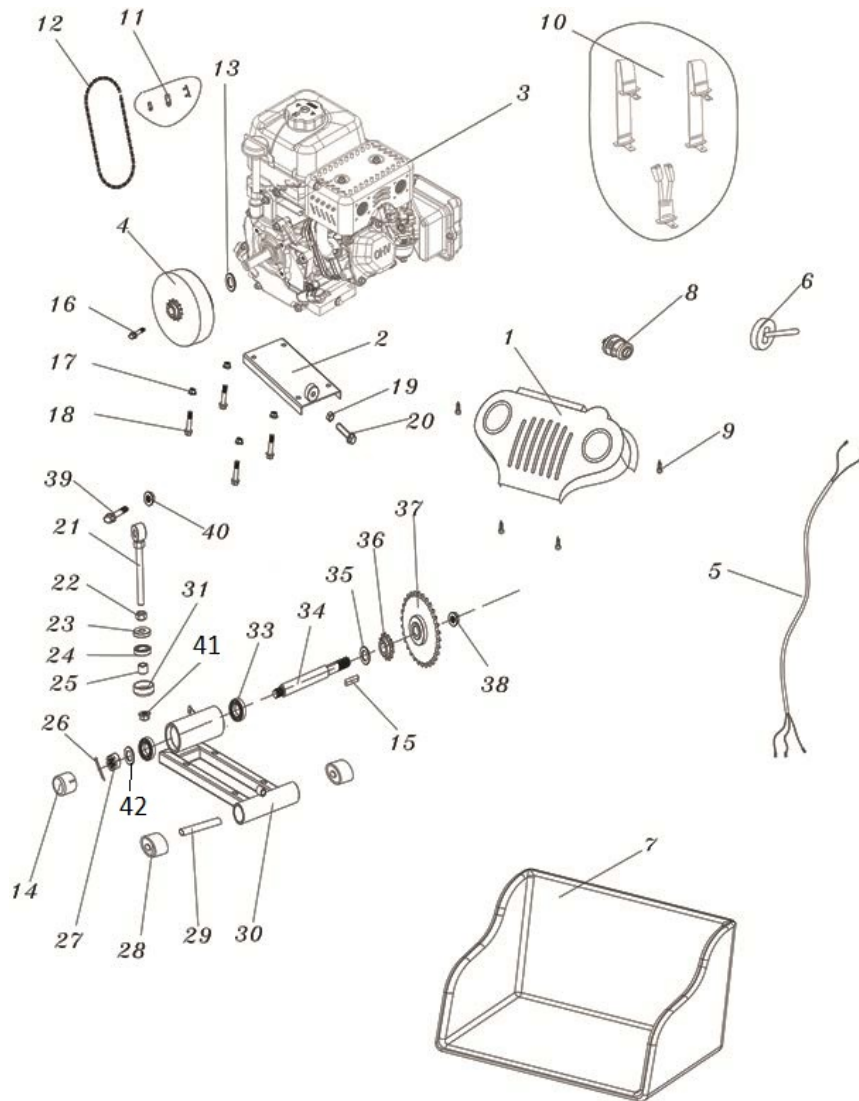

ENGINE / ENGINE MOUNT / SEAT

Ref Num	Part Num	Description	Qty	Ref Num	Part Num	Description	Qty
1	14-0205-00	SWITCH PANEL COVER	1	21	8.147.008	CHAIN ADJUSTER	1
2	14-0604-00	ENGINE MOUNTING PLATE	1	22	9.200.012	NUT M12X1.25	1
3	006-LCT136-	ENGINE COMP. (-49 state and -50 state)	1	23	8.010.042	WASHER-CHAIN ADJUSTER	2
4	14-1102-00	CLUTCH	1	24	7.020.001	SPACER-CHAIN ADJUSTER	1
5	21-0303-00	WIRE HARNESS	1	25	8.0100.41	BUSHING-CHAIN ADJUSTER	1
6	14-0304-00	ON/OFF ENGINE TOGGLE SWITCH	1	26	9.500.002	COTTER PIN ϕ 2.5X30	1
7	6.000.176	SEAT COMP.	1	27	9.800.014	CASTLE NUT M14X1.5	1
8	6.000.165	POWER ON SWITCH	1	28	7.020.056	Engine Plate Bushing	2
9	003-520013-00	Self Tapping Screw 4.2x10	4	29	14-0503-00	Collar	1
10	6.000.179	SAFETY BELT	1	30	21-0604-00	ENGINE MOUNTING FRAME	1
11	6100.324	MASTER LINK	1	31	8.020.045	BOTTOM CAP WASHER-CHAIN ADJUSTER	1
12	14-1103-00	DRIVE CHAIN	4	33	6.100.065	BEARING 6004	2
13	003-96850-00	Clutch Washer	1	34	14-1104-00	Shaft, Sprocket and Drive Pulley	1
14	14723	Rubber Cover	1	35	9.701.016-K	Keyway Flat Washer 16	1
15	14-1105-00	Rear Clutch Axle Key	1	36	008-13-06B	13 Teeth Sprocket	1
16		BOLT 5/16-24x1.75"	1	37	008-30-428	30 Teeth Sprocket	1
17	9.220.008	LOCKING FLANGE NUT M8	4	38	9.700.098	Nylon Lock Nut M16	1
18	9.108.055	BOLT M8X55	4	39	9.110.045	BOLT M10X1.25X45	1
19	9.200.008	NUT M8	1	40	9.220.010	Nut M10	1
20	9.108.060	BOLT M8X60	1				
				41	9.220.012	Lock Nut m12	1
				42	9.300.014	Flat Washer 14	1