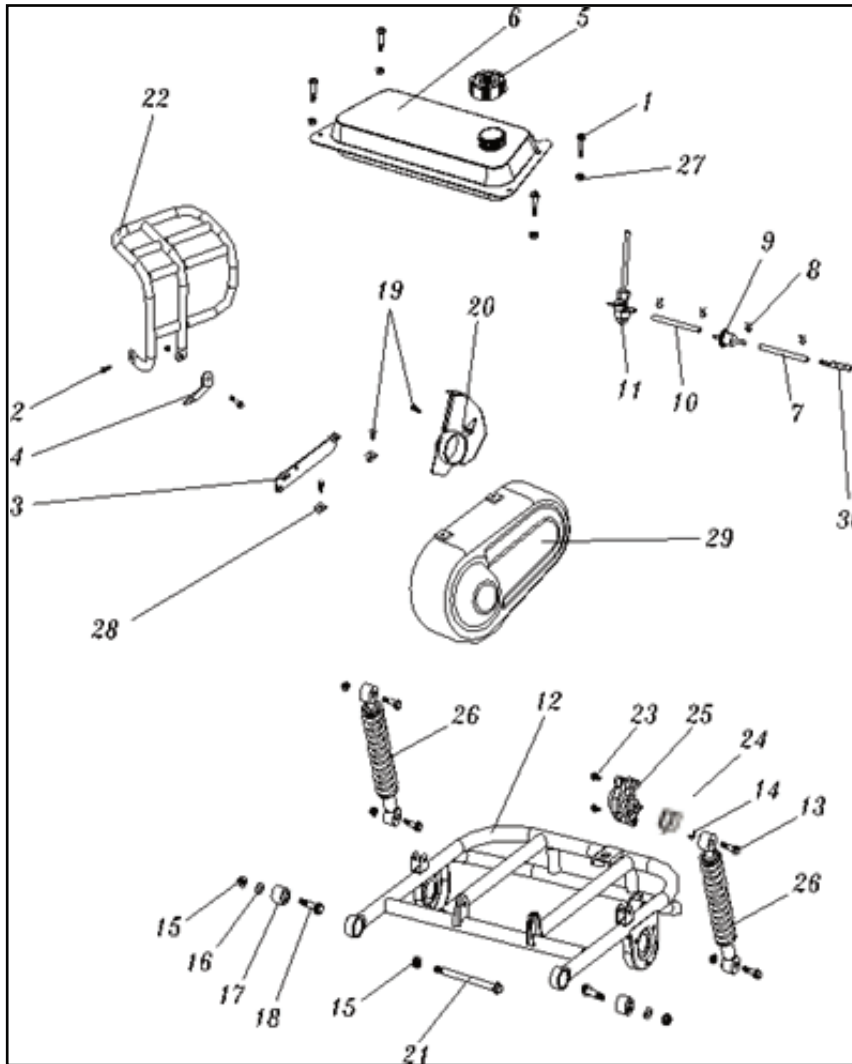

REAR SUSPENSION

Ref Num	Part Num	Description	Qty
1	9.106.032	FLANGE BOLT.M6X32	4
2	9.106.020	FLANGE BOLT.M6X20	2
3	21-0627-00	CHAIN GUARD BRACKET	1
4	21-0628-00	ENGINE GUARD BRACKET	1
5	6.000.145	FUEL FILTER CAP COMP.	1
6	4.130.019-	FUEL TANK COMP. (-color needed)	1
7	7.020.030	FUEL TUBE.#1	1
8	8.040.009	FUEL TUBE CLIP	4
9	6.000.056	FILTER	1
10	7.020.029	FUEL TUBE.#2	1
11	6.000.046-250	ON/OFF FUEL VALVE	1
12	14-0602-00	REAR SWING ARM	1
13	9.108.035	FLANGE BOLT M8X1.25X35	4
14	9.220.008	LOCKING FLANGE NUT M8X1.25	4
15	9.220.010	LOCKING FLANGE NUT M10X1.25	3
16	003-10040-00	SEAT BELT COLLAR	2
17	7.020.056	REAR SWING ARM BUSH	2
18	9.110.050	FLANGE BOLT M10X1.25X50	2
19	003-050030-00	SCREW ST4.8X15	3
20	14-0207-00	CHAIN GUARD SECONDARY	1
21	9.110.180	FLANGE BOLT M10X1.25X180	1
22	14-0603-00	Exhaust Guard, Stand	1
23	9.106.016	FLANGE BOLT M6X16	2
24	7.020.060	BRAKE PAD SET.RR	1
25	6.000.178	CALIPER ASSY.RR	1
26	6.000.173	CUSHION ASS'Y.RR	2
27	9.220.006	LOCK NUT M6	4
28			1
29	8.011.021	CHAIN GUARD	1
30			1