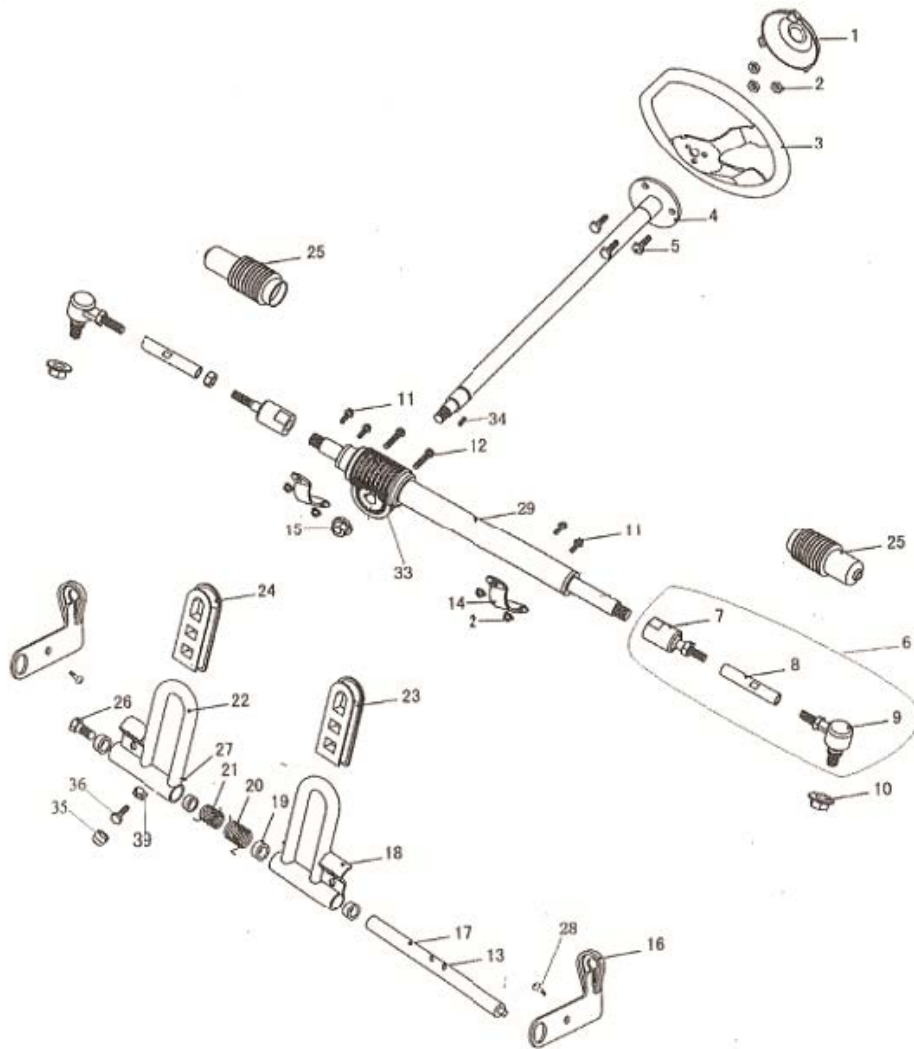

STEERING COMPONENTS

Ref Num	Part Num	Description	Qty	Ref Num	Part Num	Description	Qty
1	7.010.056	STEERING WHEEL COVER	1	21	8.040.010	THROTTLE PEDAL RETURN SPRING,L	1
2	9.220.006	LOCKING NYLON NUT M6	7	22	21-0610-01	THROTTLE PEDAL COMP	1
3	7.020.057	STEERING WHEEL	1	23	7.020.043	BRAKE PEDAL PAD	1
4	2.000.056	STEERING SHAFT	1	24	7.020.044	THROTTLE PEDAL PAD	1
5	9.106.016	BOLT,M6X16	3	25	7.020.059	STEERING BALL JOINT DUST COVER	2
6	14-1000-00	TIE ROD ASSY	2	26	9.129.816	ALLEN HEAD BOLT M8X1.25X16	1
7	6.000.180	STEERING BALL JOINT	2	27	9.500.007	ROLL PIN M3X16	2
8	8.010.135	TIE ROD	2	28	9.100.512	BOLT,M5X12	2
9	6.000.181	ROD END	2	29	4.000.024	STEERING GEAR	1
10	9.220.008	LOCK NUT M8	2	30			
11	9.106.020	FLANGE BOLT,M6X20	4	31			
12	9.100.512	BOLT,M5X12	2	32			
13	9.500.008	ROLL PIN Æ3X20	2	33	4.010.001	PLASTIC STEERING GEAR HOLDER	1
14	8.020.130	STEERING GEAR BRACKET	2	34	14-1002-00	KEY 4X4X12	1
15	9.220.012	LOCKING NUT M12	1	35	14-0502-00	RUBBER FOOT PEDAL STOP	1
16	8.020.144	PEDAL BRACKET	2	36	9.108.050	BOLT M8X50	1
17	8.010.103	PEDAL BOLT	1	37			
18	21-0633-01	BRAKE PEDAL COMP	1	38			
19	7.010.003	PEDAL BUSH	4	39	9.200.008	NUT M8	1
20	8.040.011	BRAKE PEDAL RETURN SPRING,R	1